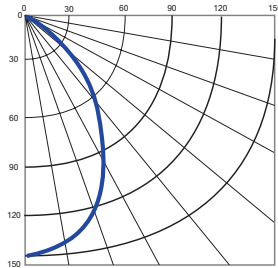

DIANA Ø 85

LED

AVAILABLE FOR EXTERIORS

This compact downlight is a great source of light for high luminosity areas such as bar entries, breakfast areas, restrooms, walk in closets and outside decks and overhangs. Constructed in AISI316L Stainless Steel this light is solidly built and suitable for exterior and interior applications while still able to add the sleek look needed for stylish application.

Lumen 179

202 Lux @ 1m

Corner 49°

LED	WATT 6	VOLTS 10-30V DC	Warm 3000 K	CRI 85%	WEIGHT 0.35 lb 0.16 kg	ETL Intertek	INOX AISI 316L	CE	III	F
IP65										

PRODUCT CODE

Family	Name	Source	Optics	Finish	Electr. Specs.	Other
D 3	D I A 8 5	L 0 6 3 0	S A	S S	1 3	0 0 0 0