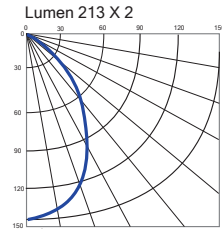

LED	WATT 12X2	VOLTS 10-30V DC	Warm 3150 K	WEIGHT 4.50 lbs 0.2 Kg	ETL Intertek	INOX AISI 316L	CE	III	F	IP67

PRODUCT CODE

Family	Name	Source	Optics	Finish	Electr. Specs.	Other
W 1	A U R I D	L 2 4 W A	0 0	S S	1 3	0 0 6 7

Cantalupi USA, Inc., 616 Druid Road, East • Clearwater, FL 33756 - Ph +17274622526 • Fx +17274622526 •
www.cantalupiusa.com • info@cantalupiusa.com