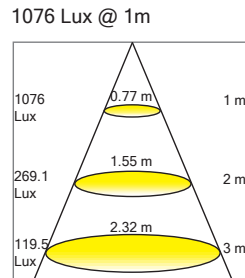

CRATER HQ

LED

AVAILABLE FOR EXTERIORS

The edgier brother of the CRATER T the CRATER Q also comes from the new breed of higher luminosity, efficiency and modern design lighting from Cantalupi. This recessed down light is able to deliver some of the highest Lux in the luxury lighting market while still maintaining the Cantalupi Italian high end look and feel. Constructed in AISI316L Stainless Steel this fixture provides perfect directional lighting and is available for instal in both internal and external applications.

LED	WATT 19	Warm 3000 K	CRI 85%	WEIGHT 1.11 lb 0.50 kg	ETL Intermark	INOX AISI 316L	CE	III	F	IP65

PRODUCT CODE

Family	Name	Source	Optics	Finish	Electr. Specs.	Other
D 4	C R A T Q	L 1 7 3 0	3 5	S S	0 9	0 0 0 0