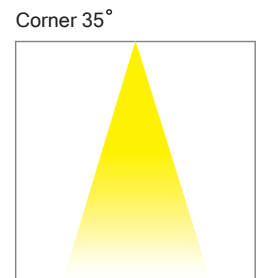

CRATER HQ

LED

AVAILABLE FOR EXTERIORS

The edgier brother of the CRATER T the CRATER Q also comes from the new breed of higher luminosity, efficiency and modern design lighting from Cantalupi. This recessed down light is able to deliver some of the highest Lux in the luxury lighting market while still maintaining the Cantalupi Italian high end look and feel. Constructed in AISI316L Stainless Steel this fixture provides perfect directional lighting and is available for instal in both internal and external applications.

LED	WATT 19	Warm 3000 K	CRI 85%	WEIGHT 1.11 lb 0.50 kg	ETL Intermark	INOX AISI 316L	CE	III	F	IP65

PRODUCT CODE

Family	Name	Source	Optics	Finish	Electr. Specs.	Other
D 4	C R A T Q	L 1 7 3 0	3 5	S S	0 9	0 0 0 0