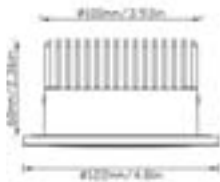

CRATER H

LED

AVAILABLE FOR INTERIORS

One of the most popular lights in the NYC loft market the CRATER T comes from the new breed of higher luminosity, efficiency and modern design lighting from Cantalupi. This recessed down light is able to deliver some of the highest Lux in the luxury lighting market while still maintaining the Cantalupi Italian high end look and feel. Constructed in AISI316L Stainless Steel this fixture provides perfect directional lighting and is available for instal in both internal and external applications.

LED	WATT 17	Warm 3000 K	CRI 85%	WEIGHT 1.40 lb 0.65 kg	ETL Intertek	INOX AISI 316L	CE	III	F	IP65

PRODUCT CODE

Family	Name	Source	Optics	Finish	Electr. Specs.	Other
D 1	C R A T E R	L 1 7 3 0	3 5	S S	0 9	0 0 0 0

Cantalupi USA, Inc., 616 Druid Road, East • Clearwater, FL 33756 - Ph +17274622526 • Fx +17274622526 •
www.cantalupiusa.com • info@cantalupiusa.com