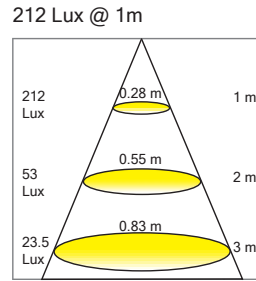

MACRO

LED

AVAILABLE FOR EXTERIORS

This modern design, mini spot light is a sleek & recessed way of adding the perfect “pop” to your project. Creating the perfect amount of directional light to add drama to your desired area. This fixture is constructed in a compact design in AISI316L Stainless Steel making it suitable for internal and external installations. This product is great for retail environments, art showcasing, vanities and bars.

LED	WATT 3	VOLTS 10-30V DC	Warm 3000 K	CRI 85%	WEIGHT 0.09 lb 0.04 kg	ETL Intertek	INOX AISI 316L	CE	III	F
IP65										

PRODUCT CODE

Family	Name	Source	Optics	Finish	Electr. Specs.	Other
D 0	M A C R O	L 0 3 3 0	S A	S S	1 3	0 0 0 0