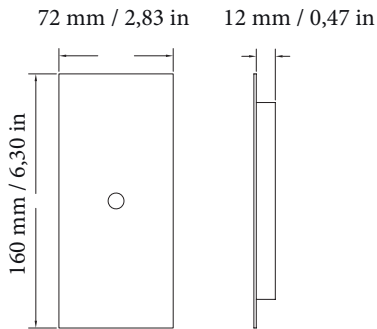

OSLO

LED

Mixing areas of expertise to create an amazing product is a long standing ritual in Italy. The OSLO and the MOSCA are the example of such collaborations. With the perfect LED technology to create the soft amount of light your eye needs to read without blinding turned on by a simple tap on its head, with an exquisitely constructed brass body finished the Cantalupi quality metals and their necks covered in hand stitched leathers from the same source as some of our great Italian designers the OSLO and the MOSCA are the most luxurious reading lights available. Already used in some of the most luxury hotels and locations these are one of a kind models and we are happy to share them with you.

A6-MPLAT-00000-00-CH-00-7216