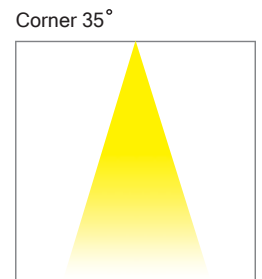

TORRE

LED

Another release from the new breed of higher luminosity, efficiency and modern design lighting from Cantalupi; the TORRE is an innovative interior downlight constructed in chrome plated brass with an orientable feature. It's sleek and sexy design coupled with an orientable beam angle at a high luminosity makes it an ideal light to showcase any important part of you project with utmost efficiency and style.

LED	WATT 13	VOLTS 10-30V DC	Warm 3000 K	CRI 85%	WEIGHT 1.21 lb 0.55 kg	ETL Listed Under File	INOX AISI 316L	CE	III	F
IP20										

PRODUCT CODE

Family	Name	Source	Optics	Finish	Electr. Specs.	Other
D 5	T O R R E	L 1 3 3 0	C L	C H	0 7	0 0 0 0