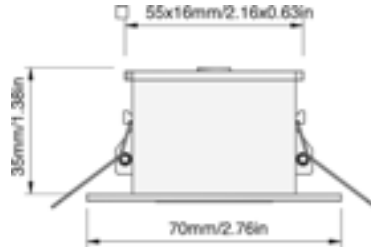

LEO/N

LED

Our flush, sleek and modern LEO courtesy light is designed to light the way through your various projects for your guests. Large areas needing definition and direction, places like museums, theaters, walkways, stairs benefit from this courtesy light when placed strategically by our favorite designers. Minimum quantity orders please.

LED	WATT 0.5	VOLTS 10-30V DC	Warm 3000 K	CRI 85%	WEIGHT 0.08 lb 0.04 Kg		INOX AISI 316L			
IP40										

PRODUCT CODE

Family	Name	Source	Optics	Finish	Electr. Specs.	Other
Y 2	L E O N 0	L 0 0 3 0	W I	C H	1 3	0 0 0 0

Published 08/02/2012

Cantalupi USA, Inc., 616 Druid Road, East • Clearwater, FL 33756 • Ph +17274622526 • Fx +17274622526 • www.cantalupiusa.com • info@cantalupiusa.com