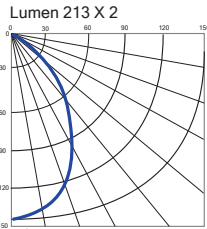

LED	WATT 12X2	VOLTS 10-30V DC	Warm 3150 K	WEIGHT 4.50 lbs 0.2 Kg	ETL Intertek	INOX AISI 316L	CE	III	F	IP67

PRODUCT CODE

Family	Name	Source	Optics	Finish	Electr. Specs.	Other
W 1	L I K E D	L 2 4 W A	0 0	S S	1 3	0 0 6 7