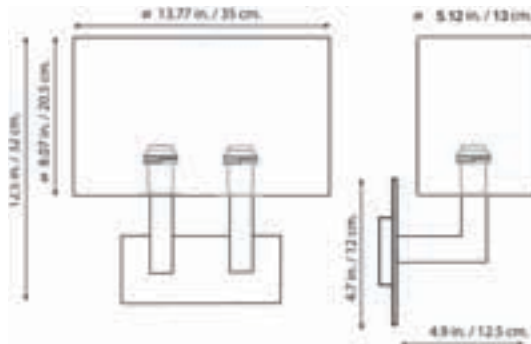

ITALIA

This is one of our most beautiful and minimalistic wall lights. Its gorgeous black shade on its double chromed arms is like seeing diamonds and a little black dress on the classiest lady in the room. Adding this to any clean, high end space adds a certain perfection that cannot be found anywhere else but Italy. Also comes in a beautiful white shade for your classy “day” look.

Warm E 12	WATT 40 Max	VOLTS 110V AC	WEIGHT 4.1 lbs 1.86 Kg	NO SWITCH					IP20

PRODUCT CODE

Family	Name	Source	Optics	Finish	Electr. Specs.	Other
W 0	I T A L I	I 4 0 1 2	B N	C H	1 1	2 E 0 0