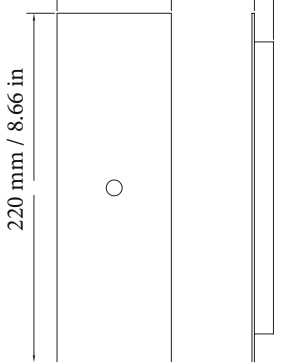

A6-MPLAT-00000-00-CH-00-7222

Published 08/02/2012