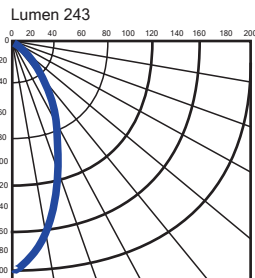

SUSY Ø 85

LED
AVAILABLE FOR EXTERIORS

This compact downlight is a great source of light for high luminosity areas such as bar entries, breakfast areas, restrooms, walk in closets and outside decks and overhangs. Constructed in AISI316L Stainless Steel this light is solidly built and suitable for exterior and interior applications while still able to add the sleek look needed for stylish applications.

LED	WATT 9	VOLTS 10-30V DC	Warm 3000 K	CRI 85%	WEIGHT 0.55 lb 0.25 kg	ETL Listed	INOX AISI 316L	CE	III	F
IP65										

PRODUCT CODE

Family	Name	Source	Optics	Finish	Electr. Specs.	Other
D 3	S U S 8 5	L 0 9 3 0	S A	S S	1 3	0 0 0 0