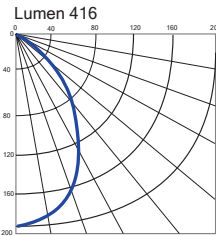

LUISELLA Ø 155

LED

AVAILABLE FOR EXTERIORS

This extremely functional and popular downlight is an excellent source of light for any area needing the right amount of homogenous light. Constructed in AISI316L Stainless Steel this light is solidly built and weather resistant making this the perfect choice for exterior and/or interior applications while still being able to add the sleek look needed for any stylish application.

LED	WATT 9	VOLTS 20-30V DC	Warm 3000 K	CRI 85%	WEIGHT 1.23 lb 0.56 kg	ETL Intertek	INOX AISI 316L	CE	III	F

IP67

PRODUCT CODE

Family	Name	Source	Optics	Finish	Electr. Specs.	Other
D 5	L U I 5 5	L 0 9 3 0	S A	S S	2 3	0 0 0 0

Published 07/19/2012

Cantalupi USA, Inc., 616 Druid Road, East • Clearwater, FL 33756 • Ph +17274622526 • Fx +17274622526 • www.cantalupiusa.com • info@cantalupiusa.com