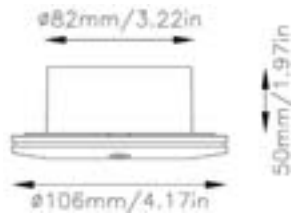

FALK V B

LED

AVAILABLE FOR EXTERIORS

One of a series of weatherproof courtesy lights designed with care and neat lines in AISI 316L Stainless Steel with an anti-glare light source. This sturdy yet sleek light is a perfect choice for decks, patios and any other wet locations. It is also a wonderful step light for any architectural projects such as theaters, airports and the like.

LED	WATT 9	VOLTS 10-30V DC	Warm 3000 K	CRI 85%	WEIGHT 0.66 lb 0.30 kg	ETL Interlock	INOX AISI 316L	CE	III	F
IP67										

PRODUCT CODE

Family	Name	Source	Optics	Finish	Electr. Specs.	Other
Y 0	F A L V B	L 0 9 3 0	S A	S S	1 3	0 0 0 0