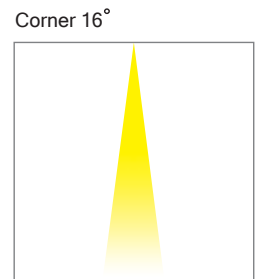

ODEON Q

LED

This modern design, mini spot light is a sleek & recessed way of adding the perfect “pop” to your project. Creating the perfect amount of directional light to add drama to your desired area. This fixture is constructed in a compact design in AISI316L Stainless Steel making it suitable for internal and external installations. This product is great for retail environments, art showcasing, vanities and bars.

LED	WATT 3	VOLTS 10-30V DC	Warm 3000 K	CRI 85%	WEIGHT 0.09 lb 0.04 kg	ETL Intertek	INOX AISI 316L	CE	III	F
IP55										

PRODUCT CODE

Family	Name	Source	Optics	Finish	Electr. Specs.	Other
D 0	O D E O Q	L 0 3 W A	P L	S S	1 3	0 0 0 0

Cantalupi USA, Inc., 616 Druid Road, East • Clearwater, FL 33756 - Ph +17274622526 • Fx +17274622526 •
www.cantalupiusa.com • info@cantalupiusa.com