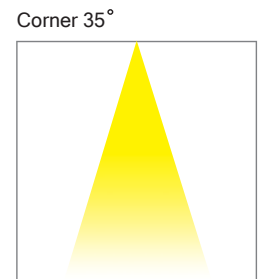

TORRE Q

LED

Another release from the new breed of higher luminosity, efficiency and modern design lighting from Cantalupi; the TORRE Q is an innovative interior downlight constructed in chrome plated brass with an orientable feature. It's edgy and modern design coupled with an orientable beam angle at a high luminosity makes it an ideal light to showcase any important part of you project with utmost efficiency and style.

LED	WATT 13	Warm 3000 K	CRI 85%	WEIGHT 1.32 lb 0.60 kg	ETL Innovative	INOX AISI 316L	CE	III	F	IP20
IP										

PRODUCT CODE

Family	Name	Source	Optics	Finish	Electr. Specs.	Other
D 5	T O R R E Q	L 1 3 3 0	C L	C H	0 7	0 0 0 0