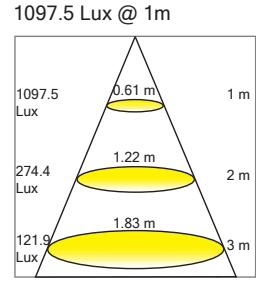

BOB

LED

Downlight suitable for internal environments for direct lighting.
For installation in 110/220V AC circuit, use 110-220V AC ~ 12/24 V DC power supply available for purchase.

LED	WATT 9	Warm 3000 K	CRI 85%	WEIGHT 0.65 lb 0.25 kg	ETL Intertek	INOX AISI 316L	CE	III	F	IP40

PRODUCT CODE

Family	Name	Source	Optics	Finish	Electr. Specs.	Other
D 3	B 0 B 0 0	L 0 9 3 0	S A	S S	0 9	0 0 0 0