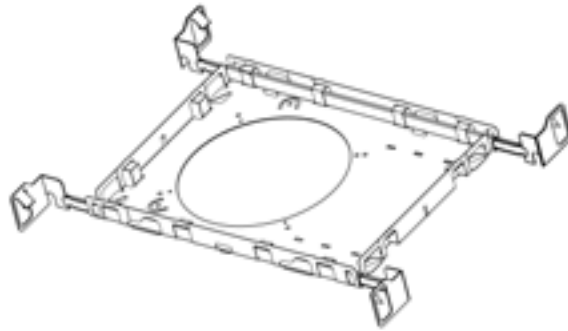

PRODUCT SPECIFICATION

Family	Name	Source	Optics	Finish	Electr. Specs.	Other
A 7	P L S T R	D 4 N O N	0 0	0 0	1 3	1 0 4 0

The manufacturer reserves the right to change or modify the design, dimensions, and photometric information at any time without notice. Manufacturer accepts no liability for consequential damage which is occasioned to the user based on the data provided.