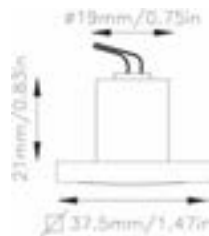

SMART

LED

This modern courtesy light designed for both interiors and exteriors in Stainless Steel can be used for places like museums, theaters, walkways, stairs and trails along with decks and of course your yachts to accent the way through the area you desire. Minimum quantity orders please.

LED	WATT 0.5	VOLTS 10-30V DC	Warm 3000 K	CRI 85%	WEIGHT 0.09 lb 0.04 Kg		INOX AISI 316L			
IP65										

PRODUCT CODE

Family	Name	Source	Optics	Finish	Electr. Specs.	Other
Y 1	S M A R T	L 0 0 3 0	P L	S S	1 3	0 0 0 0

Published 06/25/2012

Cantalupi USA, Inc., 616 Druid Road, East • Clearwater, FL 33756 - Ph +17274622526 • Fx +17274622526 • www.cantalupiusa.com • info@cantalupiusa.com