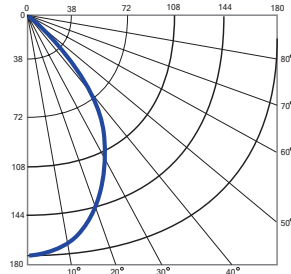

BARON OR D

LED

This beautiful square & orientable downlight will have you seeing double... literally. Both fixtures are allowed to move within a solidly constructed AISI316L Stainless Steel body and are a great source of diffused light for interiors needing just the right amount of luminosity all throughout. With two orientable fixtures you gain even more control in showcasing the most important pieces of your project. This light is suitably named the BARON for its stunning luxury and royal looks. Adding this or any of its two other brothers within this line to a project will heighten and complete the look and feel of any area.

Lumen 400

170 X 2 Lux @ 1m

Corner 2 X 94°

LED	WATT 2X9	VOLTS 20-30V DC	Warm 3000 K	CRI 85%	WEIGHT 2.87 lbs 1.30 kg	ETL Intertek	INOX AISI 316L	CE	III	F
IP20										

PRODUCT CODE

Family	Name	Source	Optics	Finish	Electr. Specs.	Other
D | 2	B | A | R | D | O	L | 1 | 8 | 3 | 0	S | A	S | S	2 | 3	0 | 0 | 0 | 0

Published 08/03/2012

Cantalupi USA, Inc., 616 Druid Road, East • Clearwater, FL 33756 - Ph +17274622526 • Fx +17274622526 •
www.cantalupiusa.com • info@cantalupiusa.com