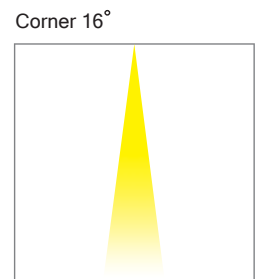

ODEON

LED

This modern design, mini spot light is a sleek & recessed way of adding the perfect “pop” to your project. Creating the perfect amount of directional light to add drama to your desired area. This fixture is constructed in a compact design in AISI316L Stainless Steel making it suitable for internal and external installations. This product is great for retail environments, art showcasing, vanities and bars.

LED	WATT 3	VOLTS 10-30V DC	Warm 3000 K	CRI 85%	WEIGHT 0.09 lb 0.04 kg	ETL Intertek	INOX AISI 316L	CE	III	F
IP55										

PRODUCT CODE

Family	Name	Source	Optics	Finish	Electr. Specs.	Other
D 0	O D E O N	L 0 3 3 0	P L	S S	1 3	0 0 0 0

Cantalupi USA, Inc., 616 Druid Road, East • Clearwater, FL 33756 - Ph +17274622526 • Fx +17274622526 •
www.cantalupiusa.com • info@cantalupiusa.com