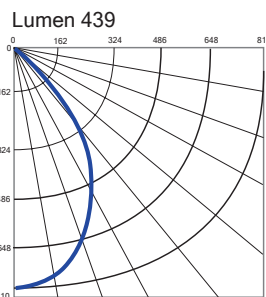

GAT

LED

One of the first releases from the new breed of higher luminosity, efficiency and modern design lighting from Cantalupi; the GAT is an innovative interior downlight recessed farther in than its sleek trim able to both maximize its level of performance while still balancing its antiglare control. Producing one of the highest Lux in our lines while still maintaining the Cantalupi Italian high end look and feel. This light is constructed with a chrome plated brass body and a clear glass lense giving it a bright and gorgeous look to add high luminosity to your project. Perfect for high end residential, commercial and architectural applications.

LED	WATT 13	Warm 3000 K	CRI 85%	WEIGHT 1.87 lb 0.85 kg	ETL Intertek	INOX AISI 316L	CE	III	F	IP40

PRODUCT CODE

Family	Name	Source	Optics	Finish	Electr. Specs.	Other
D 3	G A T 0 0	L 1 3 3 0	C L	C H	0 9	0 0 0 0

Cantalupi USA, Inc., 616 Druid Road, East • Clearwater, FL 33756 - Ph +17274622526 • Fx +17274622526 •
www.cantalupiusa.com • info@cantalupiusa.com