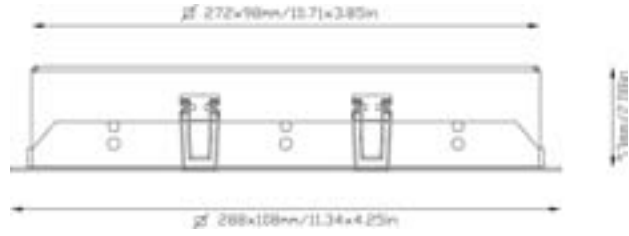

MONO T

LED

Another release from the new breed of higher luminosity, efficiency and modern design lighting from Cantalupi; the MONO T and the rest of its gyroscopic family is an innovative interior downlight constructed with three chrome plated aluminum eyeballs enclosed in their own square case. It's sleek and modern design coupled with its high luminosity beam angles makes it not only the perfect light source for your luxury projects but actually adds itself to the design because of its looks. Suitable for any dry locations.

LED	WATT 27	VOLTS 10-30V DC	Warm 3000 K	CRI 85%	WEIGHT 3.43 lb 1.56 kg	ETL Intermark	INOX AISI 316L	CE	III	F
IP20										

PRODUCT CODE

Family	Name	Source	Optics	Finish	Electr. Specs.	Other
D 2	M O N O T	L 2 7 3 0	C L	S S	1 3	0 0 0 0

Published 06/22/2012

Cantalupi USA, Inc., 616 Druid Road, East • Clearwater, FL 33756 - Ph +17274622526 • Fx +17274622526 • www.cantalupiusa.com • info@cantalupiusa.com