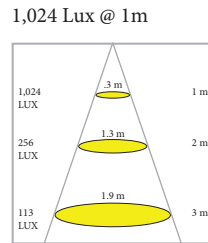

Dimensions/Dimensioni

PRODUCT SPECIFICATION

Family	Name	Source	Optics	Finish	Electr. Specs.	Other
D 0	L U N 8 5	L 0 9 3 0	C L	W S	0 2	0 0 0 0

Visit www.ZaniboniLighting.com to see the full Luna Series.

Cantalupi USA, Inc., 616 Druid Road, East • Clearwater, FL 33756 - Ph +17274622526 • Fx +17276839720 • www.cantalupiusa.com • info@cantalupiusa.com

The manufacturer reserves the right to change or modify the design, dimensions, and photometric information at any time without notice. Manufacturer accepts no liability for consequential damage which is occasioned to the user based on the data provided.