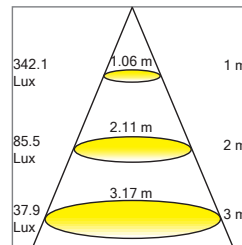

342.1 Lux @ 1m