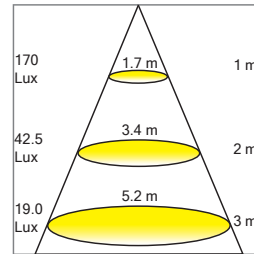

BARON OR

LED

This beautiful square & orientable downlight is a great source of diffused light for interiors needing just the right amount of luminosity all throughout. Yet with its orientable feature you gain the utmost control in showcasing the most important pieces of your project. Constructed in AISI316L Stainless Steel this family of lights are suitably named the BARON for their stunning luxury and royal looks. Adding this or any of its other brothers within this line to a project will heighten and complete the look and feel of any area.

170 Lux @ 1m

Corner 94°

LED	WATT 9	VOLTS 20-30V DC	Warm 3000 K	CRI 85%	WEIGHT 1.43 lb 0.65 kg	ETL Intertek	INOX AISI 316L	CE	III	F
IP20										

PRODUCT CODE

Family	Name	Source	Optics	Finish	Electr. Specs.	Other
D 2	B A R D O	L 0 9 3 0	S A	S S	2 3	0 0 0 0