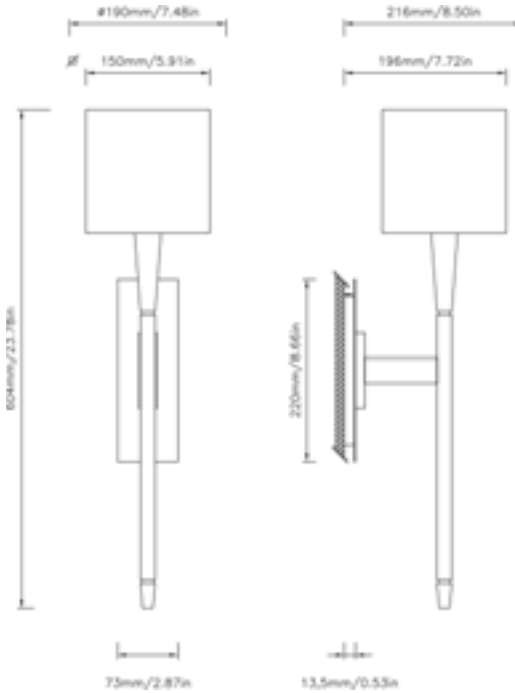

LADY

This gorgeous wall light elongates any space while adding that touch of luxury without the heavy “old-world” look. Cleanly designed in brass with a polished or satin surface treatment this is a great choice for theaters, hotels, restaurants and any commercial project needing the right wall accents. This really is a LADY amongst its peers.

E12	WATT 40	VOLTS 110V AC	WEIGHT 2.1 lbs 0.95 kg	NO SWITCH	ETL Intertek	CE	III	F	IP20

PRODUCT CODE

Family	Name	Source	Optics	Finish	Electr. Specs.	Other
W 0	L A D Y 0	I 4 0 1 2	B I	S N	1 1	0 0 0 0