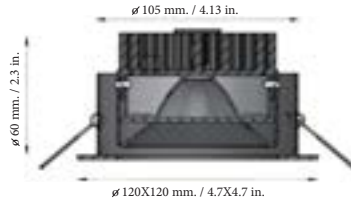

TORRE Q

LED

Another release from the new breed of higher luminosity, efficiency and modern design lighting from Cantalupi; the TORRE Q is an innovative interior downlight constructed in chrome plated brass with an orientable feature. It's edgy and modern design coupled with an orientable beam angle at a high luminosity makes it an ideal light to showcase any important part of you project with utmost efficiency and style.

LED	WATT 13	Warm 3000 K	CRI 85%	WEIGHT 1.32 lb 0.60 kg	ETL Innovative	INOX AISI 316L	CE	III	F	IP20
IP										

PRODUCT CODE

Family	Name	Source	Optics	Finish	Electr. Specs.	Other
D 5	T O R R E Q	L 1 3 3 0	C L	C H	0 7	0 0 0 0