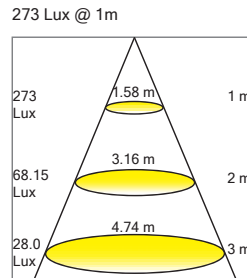

SUSY Ø 85

LED
AVAILABLE FOR EXTERIORS

This compact downlight is a great source of light for high luminosity areas such as bar entries, breakfast areas, restrooms, walk in closets and outside decks and overhangs. Constructed in AISI316L Stainless Steel this light is solidly built and suitable for exterior and interior applications while still able to add the sleek look needed for stylish applications.

LED	WATT 9	VOLTS 10-30V DC	Warm 3000 K	CRI 85%	WEIGHT 0.55 lb 0.25 kg	ETL Listed	INOX AISI 316L	CE	III	F
IP65										

PRODUCT CODE

Family	Name	Source	Optics	Finish	Electr. Specs.	Other
D 3	S U S 8 5	L 0 9 3 0	S A	S S	1 3	0 0 0 0