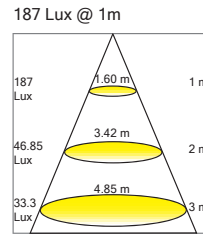

LUISELLA Ø 155

LED

AVAILABLE FOR EXTERIORS

This extremely functional and popular downlight is an excellent source of light for any area needing the right amount of homogenous light. Constructed in AISI316L Stainless Steel this light is solidly built and weather resistant making this the perfect choice for exterior and/or interior applications while still being able to add the sleek look needed for any stylish application.

LED	WATT 9	VOLTS 20-30V DC	Warm 3000 K	CRI 85%	WEIGHT 1.23 lb 0.56 kg	ETL Intertek	INOX AISI 316L	CE	III	F

IP67

PRODUCT CODE

Family	Name	Source	Optics	Finish	Electr. Specs.	Other
D 5	L U I 5 5	L 0 9 3 0	S A	S S	2 3	0 0 0 0

Published 07/19/2012

Cantalupi USA, Inc., 616 Druid Road, East • Clearwater, FL 33756 • Ph +17274622526 • Fx +17274622526 • www.cantalupiusa.com • info@cantalupiusa.com