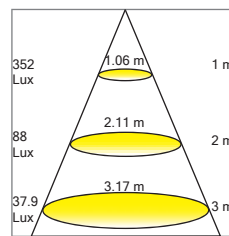

352 Lux @ 1m x 2