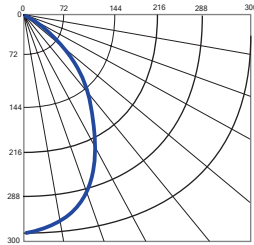

Lumen 396 x 2