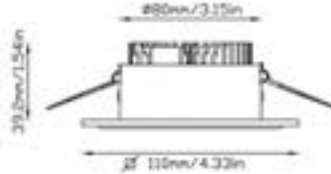

VIAREGGIO Q

LED

Famously named after the city where the Cantalupi brand was born; This compact & orientable downlight is a more edgy design than its brother the VIAREGGIO. Nonetheless it allows you to wash your project with the perfect amount of light to showcase the surroundings at hand. Suitable for interior applications, constructed in a chrome plated brass body and a sanded glass lens it is a gorgeous fixture to showcase your vision and add a bit more edginess to your ceiling decor.