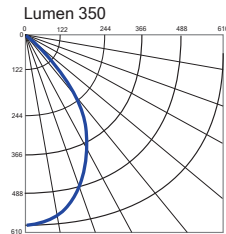

BARON D

LED
ONLY FOR INTERIORS

This beautiful square & orientable downlight will have you seeing double...literally. Both fixtures incased in a solidly constructed AISI316L Stainless Steel body are a great source of diffused light for interiors needing just the right amount of luminosity all throughout. With two orientable fixtures you gain even more control in showcasing the most important pieces of your project. This light is suitably named the BARON for its stunning luxury and royal looks. Adding this or any of its two other brothers within this line to a project will heighten and complete the look and feel of any area.

LED

WATT
2X13

VOLTS
20-30V
DC

Warm
3000 K

CRI
85%

WEIGHT
1.7 lb
0.90 kg

INOX
AISI
316L

IP40

PRODUCT CODE

Family	Name	Source	Optics	Finish	Electr. Specs.	Other
D 1	B A R O N D	L 2 6 3 0	S A	S S	2 3	0 0 0 0