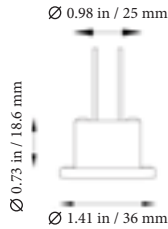

MACRO

LED

AVAILABLE FOR EXTERIORS

This modern design, mini spot light is a sleek & recessed way of adding the perfect “pop” to your project. Creating the perfect amount of directional light to add drama to your desired area. This fixture is constructed in a compact design in AISI316L Stainless Steel making it suitable for internal and external installations. This product is great for retail environments, art showcasing, vanities and bars.

LED	WATT 3	VOLTS 10-30V DC	Warm 3000 K	CRI 85%	WEIGHT 0.09 lb 0.04 kg	ETL Intertek	INOX AISI 316L	CE	III	F
IP65										

PRODUCT CODE

Family	Name	Source	Optics	Finish	Electr. Specs.	Other
D 0	M A C R O	L 0 3 3 0	S A	S S	1 3	0 0 0 0