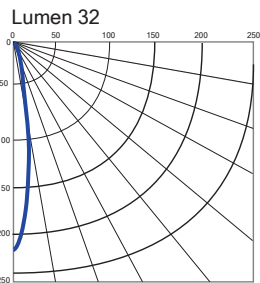

ODEON

LED

This modern design, mini spot light is a sleek & recessed way of adding the perfect “pop” to your project. Creating the perfect amount of directional light to add drama to your desired area. This fixture is constructed in a compact design in AISI316L Stainless Steel making it suitable for internal and external installations. This product is great for retail environments, art showcasing, vanities and bars.

LED	WATT 3	VOLTS 10-30V DC	Warm 3000 K	CRI 85%	WEIGHT 0.09 lb 0.04 kg	ETL Intertek	INOX AISI 316L	CE	III	F
IP55										

PRODUCT CODE

Family	Name	Source	Optics	Finish	Electr. Specs.	Other
D 0	O D E O N	L 0 3 3 0	P L	S S	1 3	0 0 0 0

Cantalupi USA, Inc., 616 Druid Road, East • Clearwater, FL 33756 - Ph +17274622526 • Fx +17274622526 •
www.cantalupiusa.com • info@cantalupiusa.com