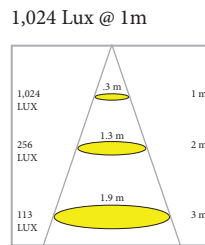

LUNA 9 QA

The LUNA series of recessed downlights is intended to give the maximum flexibility to light designers involved in commercial and hospitality projects. Sources vary from 700 lm to 4,000 lm. The all aluminum trim and body allows for uniform heat dissipation. The heat sink design allows for the best ratio in the industry of recessed depth/glare. Available either fixed or adjustable. Many different options and shapes of polished machined aluminum rings are available. Many powder coating colors are also available. Available in clear glass, Solite-style glass or sanded glass. Standard 3.000K. Optional 2.700K and 4.000K.

Dimensions/Dimensioni

PRODUCT SPECIFICATION

Family	Name	Source	Optics	Finish	Electr. Specs.	Other
D 0	L U Q 1 0	L 0 9 3 0	C L	W S	0 2	0 0 0 0

Visit www.ZaniboniLighting.com to see the full Luna Series.

Cantalupi USA, Inc., 616 Druid Road, East • Clearwater, FL 33756 - Ph +17274622526 • Fx +17276839720 • www.cantalupiusa.com • info@cantalupiusa.com

The manufacturer reserves the right to change or modify the design, dimensions, and photometric information at any time without notice. Manufacturer accepts no liability for consequential damage which is occasioned to the user based on the data provided.