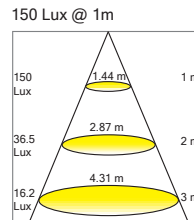

LED	WATT 12	VOLTS 10-30V DC	Warm 3150 K	WEIGHT 2.20 lbs 1 Kg	ETL Intertek	INOX AISI 316L	CE	III	F	IP67

PRODUCT CODE

Family	Name	Source	Optics	Finish	Electr. Specs.	Other
W 1	L I K E 0	L 1 2 W A	0 0	S S	1 3	0 0 6 7