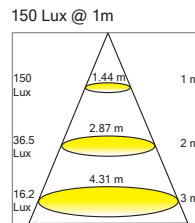

LED	WATT 12	VOLTS 10-30V DC	Warm 3150 K	ETL Intermark	INOX AISI 316L	CE	III	F	IP67

PRODUCT CODE

Family	Name	Source	Optics	Finish	Electr. Specs.	Other
W 1	A U R I G	L 1 2 W A	0 0	S S	1 3	0 0 6 7