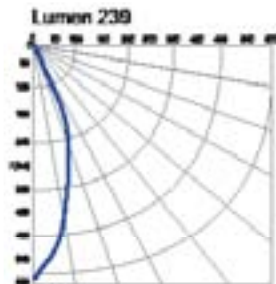

FLASH

LED

AVAILABLE FOR EXTERIORS

One of our most popular lights chosen specifically to illuminate the most high end surroundings. This clean and beautiful light provides the highest amount of luminosity shining from its sleek recessed body constructed in AISI316L Stainless Steel. It is one of our most popular and versatile lights perfect for any area of your project needing a beautiful fixture able to produce a high amount of Lux both in interior and exterior applications such as decks, lobbies, bathrooms, retail and hotel applications.

LED	WATT 6	VOLTS 10-30V DC	Warm 3000 K	CRI 85%	WEIGHT 0.70 lb 0.32 kg	ETL Intertek	INOX AISI 316L	CE	III	F
IP65										

PRODUCT CODE

Family	Name	Source	Optics	Finish	Electr. Specs.	Other
D 3	FLASH	L 0 6 3 0	C L	S S	7 0	0 0 6 5