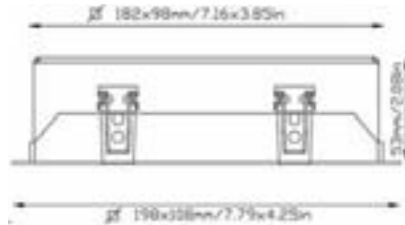

MONO D

LED

A series of gyroscopic and anti-glare recessed ceiling downlights carefully designed with stainless steel flat frame. The versatility of these luminaries is required for a lighting that gives stronger accents in some areas.

For installation in 110/220V AC circuit, use 110-220V AC ~ 12/24 V DC power supply available for purchase.