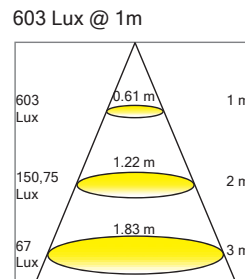

FLASH

LED

AVAILABLE FOR EXTERIORS

One of our most popular lights chosen specifically to illuminate the most high end surroundings. This clean and beautiful light provides the highest amount of luminosity shining from its sleek recessed body constructed in AISI316L Stainless Steel. It is one of our most popular and versatile lights perfect for any area of your project needing a beautiful fixture able to produce a high amount of Lux both in interior and exterior applications such as decks, lobbies, bathrooms, retail and hotel applications.

LED	WATT 6	VOLTS 10-30V DC	Warm 3000 K	CRI 85%	WEIGHT 0.70 lb 0.32 kg	ETL Intertek	INOX AISI 316L	CE	III	F
IP65										

PRODUCT CODE

Family	Name	Source	Optics	Finish	Electr. Specs.	Other
D 3	FLASH	L 0 6 3 0	C L	S S	7 0	0 0 6 5