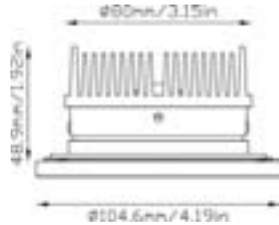

DIANA Ø 105

LED

AVAILABLE FOR EXTERIORS

This downlight is a great source of light for high luminosity areas such as bar entries, breakfast areas, restrooms, walk in closets and outside decks and overhangs. Constructed in AISI316L Stainless Steel this light is solidly built and suitable for exterior and interior applications while still able to add the sleek look needed for stylish application.

Downlight di robusta costruzione ad alta efficienza luminosa e dal design armonioso per applicazioni esterne. Per alimentazione 110/220V AC installare alimentatore 110-220V AC ~ 12/24 V DC.

LED	WATT 9	VOLTS 20-30V DC	Warm 3000 K	CRI 85%	WEIGHT 0.6 lb 0.3 kg	ETL Intertek	INOX AISI 316L	CE	III	F
IP65										

PRODUCT CODE

Family	Name	Source	Optics	Finish	Electr. Specs.	Other
D 4	D I A 0 5	L 0 9 3 0	S A	S S	2 3	0 0 0 0