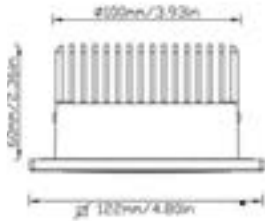

CRATER HQ

LED

AVAILABLE FOR EXTERIORS

The edgier brother of the CRATER T the CRATER Q also comes from the new breed of higher luminosity, efficiency and modern design lighting from Cantalupi. This recessed down light is able to deliver some of the highest Lux in the luxury lighting market while still maintaining the Cantalupi Italian high end look and feel. Constructed in AISI316L Stainless Steel this fixture provides perfect directional lighting and is available for instal in both internal and external applications.

LED	WATT 19	Warm 3000 K	CRI 85%	WEIGHT 1.11 lb 0.50 kg	ETL Intermark	INOX AISI 316L	CE	III	F	IP65

PRODUCT CODE

Family	Name	Source	Optics	Finish	Electr. Specs.	Other
D 4	C R A T Q	L 1 7 3 0	3 5	S S	0 9	0 0 0 0