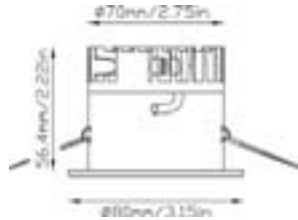

BOB A

LED

This compact, antiglare downlight is a perfect way to light up any interior area of your project needing a high amount of Lux while still preserving that stylish, high end fixture feel. Its body constructed out of AISI316L Stainless Steel making it almost like jewelry on your ceiling while its light source sits farther incased shining down from within the ceiling giving your area a gorgeous lighting effect.

LED	WATT 9	Warm 3000 K	CRI 85%	WEIGHT 0.66 lb 0.30 kg	ETL Intertek	INOX AISI 316L	CE	III	F	IP40

PRODUCT CODE

Family	Name	Source	Optics	Finish	Electr. Specs.	Other
D 3	B O B A R	L 0 9 3 0	C L	S S	0 9	0 0 0 0

Cantalupi USA, Inc., 616 Druid Road, East • Clearwater, FL 33756 - Ph +17274622526 • Fx +17274622526 •
www.cantalupiusa.com • info@cantalupiusa.com