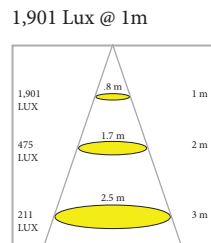

Dimensions/Dimensioni

PRODUCT SPECIFICATION

Family	Name	Source	Optics	Finish	Electr. Specs.	Other
D 0	L U N 4 0	L 1 8 3 0	C L	W S	0 4	0 0 0 0

Visit www.ZaniboniLighting.com to see the full Luna Series.

Cantalupi USA, Inc., 616 Druid Road, East • Clearwater, FL 33756 - Ph +17274622526 • Fx +17276839720 • www.cantalupiusa.com • info@cantalupiusa.com

The manufacturer reserves the right to change or modify the design, dimensions, and photometric information at any time without notice. Manufacturer accepts no liability for consequential damage which is occasioned to the user based on the data provided.