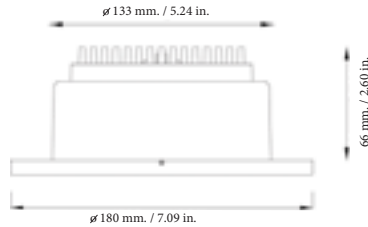

LUISELLA Ø 180

LED

AVAILABLE FOR EXTERIORS

This extremely functional and popular downlight is an excellent source of light for any area needing the right amount of homogenous light. Constructed in AISI316L Stainless Steel this light is solidly built and weather resistant making this the perfect choice for exterior and/or interior applications while still being able to add the sleek look needed for any stylish application.