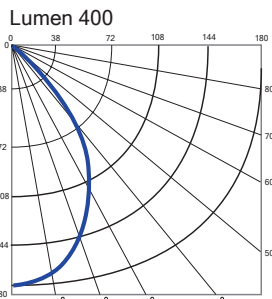

BARON

LED

This beautiful square downlight is a great source of diffused light for interiors needing just the right amount of luminosity all throughout. Constructed in AISI316L Stainless Steel this family of lights are suitably named the BARON for their stunning luxury and royal looks. Adding this or any of its other brothers within this line to a project will heighten and complete the look and feel of any area.

LED	WATT 13	VOLTS 20-30V DC	Warm 3000 K	CRI 85%	WEIGHT 0.88 lb 0.40 kg	ETL Intertek	INOX AISI 316L	CE	III	F
IP40										

PRODUCT CODE

Family	Name	Source	Optics	Finish	Electr. Specs.	Other
D 2	B A R O N	L 1 3 3 0	S A	S S	2 3	0 0 0 0