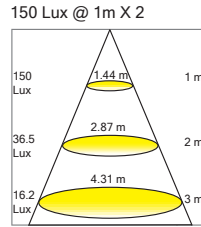

LED	WATT 12X2	VOLTS 10-30V DC	Warm 3150 K	WEIGHT 4.50 lbs 0.2 Kg	ETL Intertek	INOX AISI 316L	CE	III	F	IP67

PRODUCT CODE

Family	Name	Source	Optics	Finish	Electr. Specs.	Other
W 1	L I K E D	L 2 4 W A	0 0	S S	1 3	0 0 6 7