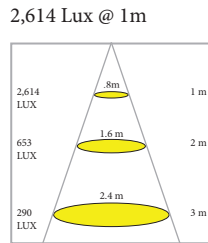

LUNA 26 O

The LUNA series of recessed downlights is intended to give the maximum flexibility to light designers involved in commercial and hospitality projects. Sources vary from 700 lm to 4,000 lm. The all aluminum trim and body allows for uniform heat dissipation. The heat sink design allows for the best ratio in the industry of recessed depth/glare. Available either fixed or adjustable. Many different options and shapes of polished machined aluminum rings are available. Many powder coating colors are also available. Available in clear glass, Solite-style glass or sanded glass. Standard 3.000K. Optional 2.700K and 4.000K.

Dimensions/Dimensioni

PRODUCT SPECIFICATION

Family	Name	Source	Optics	Finish	Electr. Specs.	Other
D 5	L U N 5 0	L 2 6 3 0	C L	W S	0 7	0 0 0 0

Visit www.ZaniboniLighting.com to see the full Luna Series.

Cantalupi USA, Inc., 616 Druid Road, East • Clearwater, FL 33756 - Ph +17274622526 • Fx +17276839720 • www.cantalupiusa.com • info@cantalupiusa.com

The manufacturer reserves the right to change or modify the design, dimensions, and photometric information at any time without notice. Manufacturer accepts no liability for consequential damage which is occasioned to the user based on the data provided.