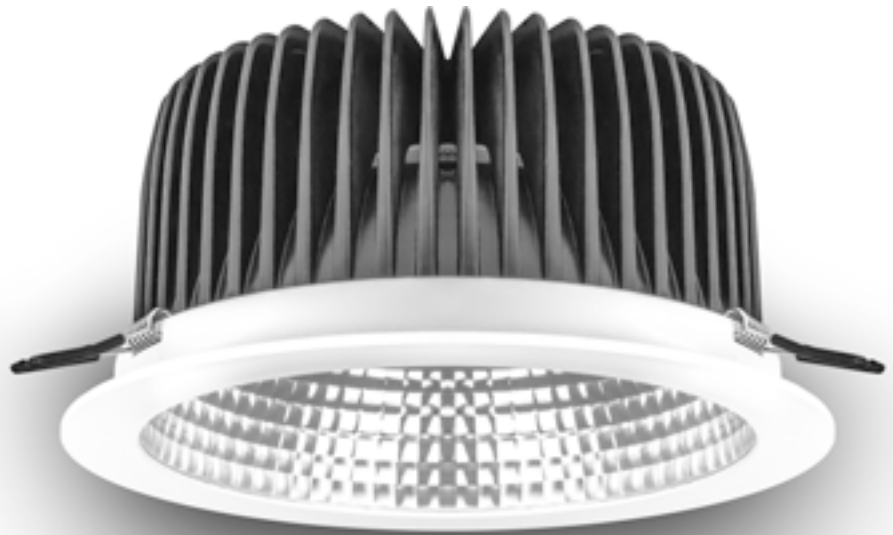

LUNA 50

The LUNA series of recessed downlights is intended to give the maximum flexibility to light designers involved in commercial and hospitality projects. Sources vary from 700 lm to 4,000 lm. The all aluminum trim and body allows for uniform heat dissipation. The heat sink design allows for the best ratio in the industry of recessed depth/glare. Available either fixed or adjustable. Many different options and shapes of polished machined aluminum rings are available. Many powder coating colors are also available. Available in clear glass, Solite-style glass or sanded glass. Standard 3.000K. Optional 2.700K and 4.000K.