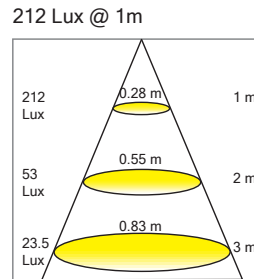

ODEON Q

LED

This modern design, mini spot light is a sleek & recessed way of adding the perfect “pop” to your project. Creating the perfect amount of directional light to add drama to your desired area. This fixture is constructed in a compact design in AISI316L Stainless Steel making it suitable for internal and external installations. This product is great for retail environments, art showcasing, vanities and bars.

LED	WATT 3	VOLTS 10-30V DC	Warm 3000 K	CRI 85%	WEIGHT 0.09 lb 0.04 kg	ETL Intertek	INOX AISI 316L	CE	III	F
IP55										

PRODUCT CODE

Family	Name	Source	Optics	Finish	Electr. Specs.	Other
D 0	O D E O Q	L 0 3 W A	P L	S S	1 3	0 0 0 0

Cantalupi USA, Inc., 616 Druid Road, East • Clearwater, FL 33756 - Ph +17274622526 • Fx +17274622526 •
www.cantalupiusa.com • info@cantalupiusa.com