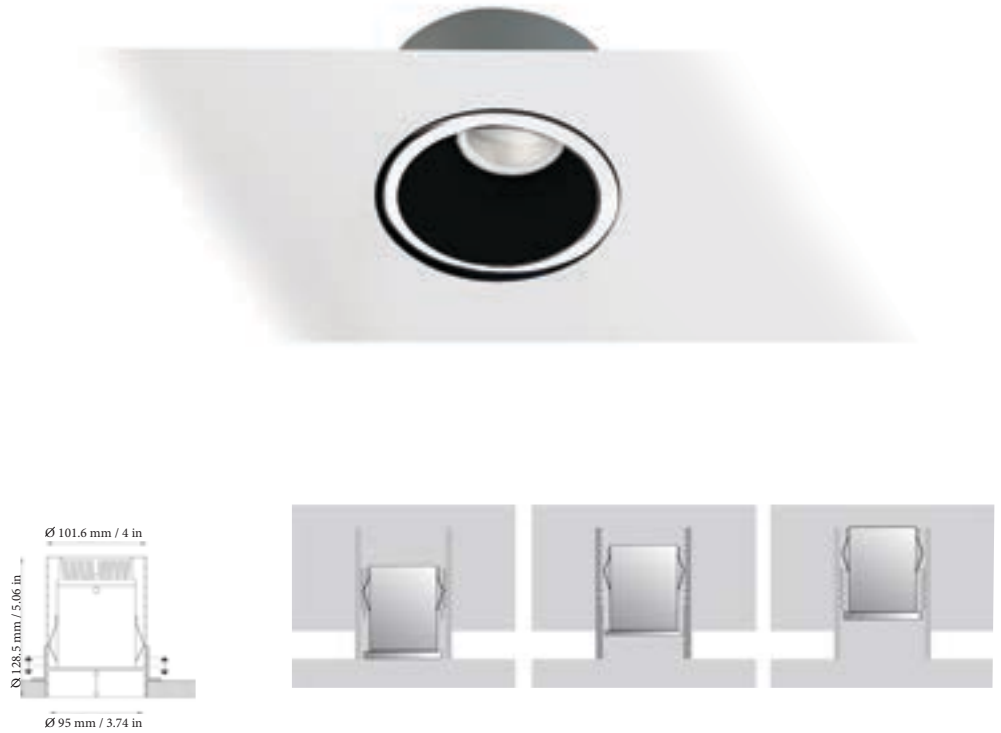

REX

LED

Another release from the new breed of higher luminosity, efficiency and modern design lighting from Cantalupi; the REX is an innovative interior down-light constructed to be flush mounted inside ceiling panels with an adjustable lighting core so as to obtain variable angles of the luminous flux. This light is constructed with an aluminum body, an adjustable telescopic light unit and a sanded glass lense giving it a bright and gorgeous look to add high luminosity to your project as its light source sits farther incased shining down from within the ceiling giving your area a gorgeous and innovative lighting effect.