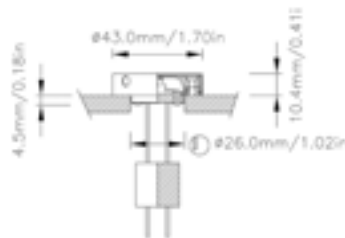

CORFU' M

LED

AVAILABLE FOR EXTERIORS

One of a series of IP65 AISI 316L Stainless Steel courtesy lights designed to stylishly direct light through the various cuts and guide your guests while adding a luxury highlight to your spaces. Large areas needing definition and direction, places like walkways, stairs and trails along with decks and of course yachts benefit from this family of courtesy lights when placed strategically by our favorite designers. These little jewels add a silver lining to all your projects.

LED	WATT 3	VOLTS 10-30V DC	Warm 3000 K	CRI 85%	WEIGHT 0.08 lb 0.04 Kg		INOX AISI 316L			
IP65										

PRODUCT CODE

Family	Name	Source	Optics	Finish	Electr. Specs.	Other
Y 0	C O R F U	L 0 3 3 0	S A	S S	1 3	M 0 0 0

Published 08/02/2012

Cantalupi USA, Inc., 616 Druid Road, East • Clearwater, FL 33756 - Ph +17274622526 • Fx +17274622526 •
www.cantalupiusa.com • info@cantalupiusa.com