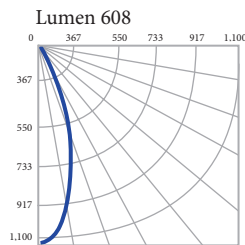

LUNA 9 QA

The LUNA series of recessed downlights is intended to give the maximum flexibility to light designers involved in commercial and hospitality projects. Sources vary from 700 lm to 4,000 lm. The all aluminum trim and body allows for uniform heat dissipation. The heat sink design allows for the best ratio in the industry of recessed depth/glare. Available either fixed or adjustable. Many different options and shapes of polished machined aluminum rings are available. Many powder coating colors are also available. Available in clear glass, Solite-style glass or sanded glass. Standard 3.000K. Optional 2.700K and 4.000K.

Dimensions/Dimensioni

PRODUCT SPECIFICATION

Family	Name	Source	Optics	Finish	Electr. Specs.	Other
D 0	L U Q 1 0	L 0 9 3 0	C L	W S	0 2	0 0 0 0

Visit www.ZaniboniLighting.com to see the full Luna Series.

Cantalupi USA, Inc., 616 Druid Road, East • Clearwater, FL 33756 - Ph +17274622526 • Fx +17276839720 • www.cantalupiusa.com • info@cantalupiusa.com

The manufacturer reserves the right to change or modify the design, dimensions, and photometric information at any time without notice. Manufacturer accepts no liability for consequential damage which is occasioned to the user based on the data provided.