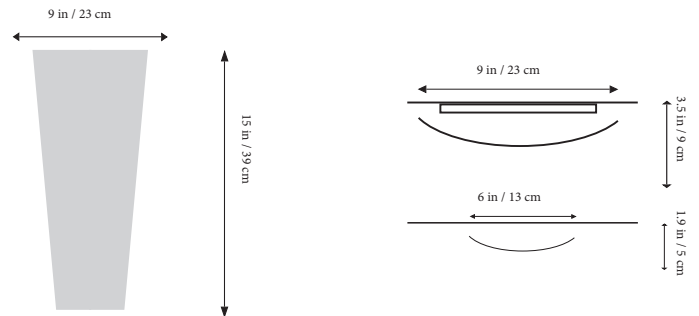

Dimensions/Dimensioni

E 26	2x9W LED	10-30 VOLTS	WEIGHT 3.55 lb 1.6 kg	NO SWITCH	ETL	CE	III	F

PRODUCT SPECIFICATION

Family	Name	Source	Optics	Finish	Electr. Specs.	Other
W 2	F E N I C E	I 4 0 2 6	M R	0 0	3 1	0 0 0 0