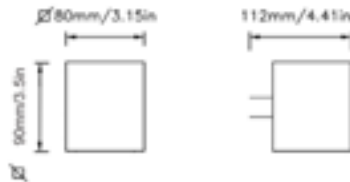

LIKE

This gorgeous wall light is a perfect source of light with its perfectly constructed AISI316L Stainless Steel body. It is IP67 and can be used both in interiors and of course exteriors. It is perfect for outside restaurant seating areas, decks, outside hotel, bars, clubs etc. This is a source of luxury workmanship you cannot find anywhere but in Italy where there is passion for style unsurpassed by anyone else in the world. Become part of the club with the LIKE & the rest of its family.

A6-MPLAT-00000-00-CH-00-7216