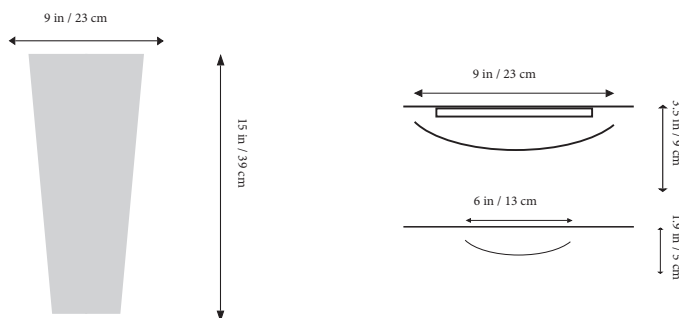

Dimensions/Dimensioni

E 26	2x9W LED	10-30 VOLTS	WEIGHT 3.55 lb 1.6 kg	NO SWITCH	ETL Underwriters Laboratories	CE	III	F

PRODUCT SPECIFICATION

Family	Name	Source	Optics	Finish	Electr. Specs.	Other
W 2	F E N I C E	I 4 0 2 6	M R	0 0	3 1	0 0 0 0