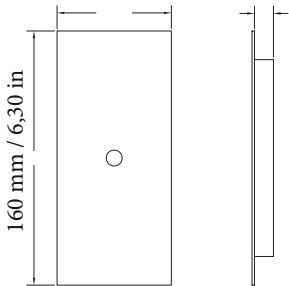

72 mm / 2,83 in

12 mm / 0,47 in

A6-MPLAT-00000-00-CH-00-7216