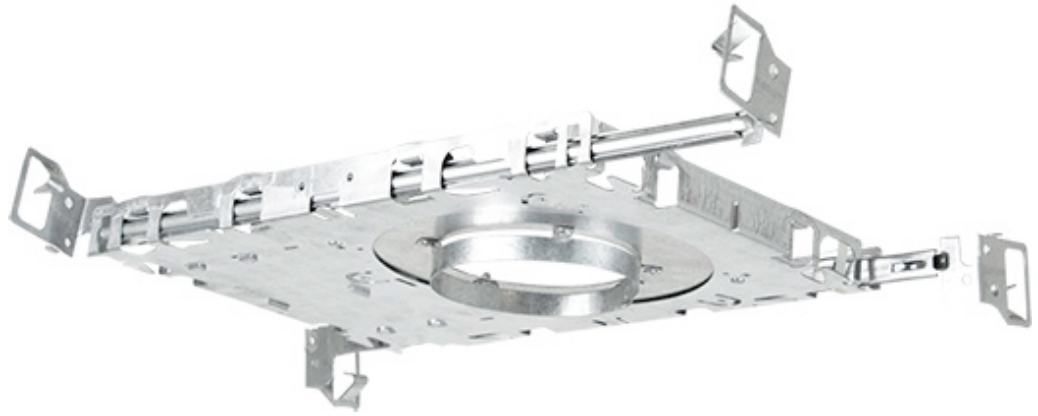

HOUSING

NON IC

Plaster frame specifically designed by Cantalupi USA to allow for installation of our lights where a can is required by code or requested by the designer.

Non-IC (No Insulation Contact)
Class II (Low Voltage) - Does not include junction box

Dimensions/Dimensioni

Length: 10.38" (263.65 mm)

Width: 7.41" (188.21 mm)

Height: 0.79" (20.04 mm)

Cutout: 4.09" (104mm)