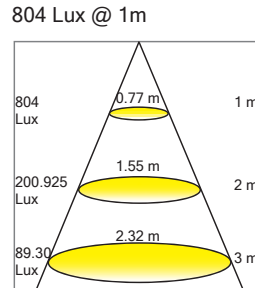

GAT Q

LED

The edgy brother of the GAT; this light is an innovative interior downlight recessed farther in than its sleek square trim able to both maximize its level of performance while still balancing its antiglare control. Producing one of the highest Lux in our lines while still maintaining the Cantalupi Italian high end look and feel. This light is constructed with a chrome plated brass body and a clear glass lense giving it a bright and gorgeous look to add high luminosity to your project. Perfect for high end residential, commercial and architectural applications.

LED	WATT 17	Warm 3000 K	CRI 85%	WEIGHT 1.98 lb 0.90 kg	ETL Intertek	INOX AISI 316L	CE	III	F	IP40

PRODUCT CODE

Family	Name	Source	Optics	Finish	Electr. Specs.	Other
D 3	G A T Q 0	L 1 7 3 0	C L	C H	0 9	0 0 0 0