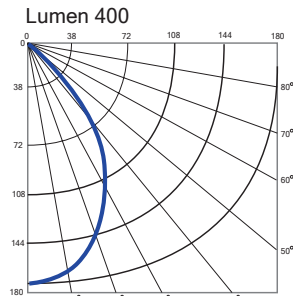

BARON OR

LED

This beautiful square & orientable downlight is a great source of diffused light for interiors needing just the right amount of luminosity all throughout. Yet with its orientable feature you gain the utmost control in showcasing the most important pieces of your project. Constructed in AISI316L Stainless Steel this family of lights are suitably named the BARON for their stunning luxury and royal looks. Adding this or any of its other brothers within this line to a project will heighten and complete the look and feel of any area.