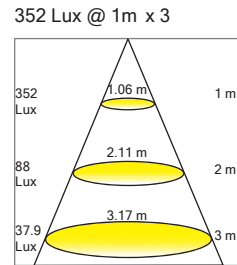

GAVI T

LED

Another release from the new breed of higher luminosity, efficiency and modern design lighting from Cantalupi; the GAVI T and the rest of its gyroscopic family is an innovative interior down-light constructed with three chrome plated aluminum eyeballs enclosed in their own square case. It's trim-less and modern design coupled with its high luminosity beam angles makes it not only the perfect light source for your luxury projects but actually adds itself to the design because of its looks. Suitable for any dry locations.

LED	WATT 27	VOLTS 10-30V DC	Warm 3000 K	CRI 85%	WEIGHT 2.78 lb 1.26 kg	ETL Intermark	INOX AISI 316L	CE	III	F
IP20										

PRODUCT CODE

Family	Name	Source	Optics	Finish	Electr. Specs.	Other
D 2	G A V I T	L 2 7 3 0	S A	C H	1 3	0 0 0 0

Published 06/22/2012

Cantalupi USA, Inc., 616 Druid Road, East • Clearwater, FL 33756 • Ph +17274622526 • Fx +17274622526 •
www.cantalupiusa.com • info@cantalupiusa.com