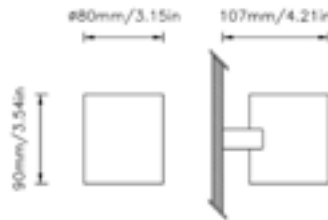

AURIGA

LED

AVAILABLE FOR EXTERIORS

This gorgeous wall light is a perfect source of light with its smooth AI-SI316L Stainless Steel body. It is IP67 and can be used both in interiors and of course exteriors. It is perfect for outside restaurant seating areas, decks, outside hotel, bars, clubs etc. This is a source of luxury workmanship you cannot find anywhere but in Italy where there is passion for style unsurpassed by anyone else in the world. Become part of the club with the AURIGA & the rest of its family.

A6-MPLAT-00000-00-CH-00-7216