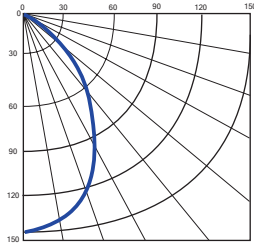

LUISELLA Ø 180

LED

AVAILABLE FOR EXTERIORS

This extremely functional and popular downlight is an excellent source of light for any area needing the right amount of homogenous light. Constructed in AISI316L Stainless Steel this light is solidly built and weather resistant making this the perfect choice for exterior and/or interior applications while still being able to add the sleek look needed for any stylish application.

Lumen 473

225 Lux @ 1m

Corner 89°

LED	WATT 13	VOLTS 20-30V DC	Warm 3000 K	CRI 85%	WEIGHT 1.54 lb 700 gr	ETL Intertek	INOX AISI 316L	CE	III	F
IP67										

PRODUCT CODE

Family	Name	Source	Optics	Finish	Electr. Specs.	Other
D 6	L U I 8 0	L 1 3 3 0	S A	S S	2 3	0 0 0 0