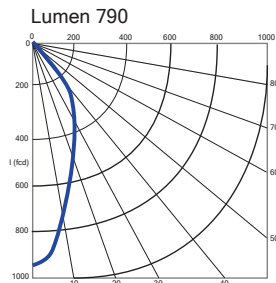

CRATER HQ

LED

AVAILABLE FOR EXTERIORS

The edgier brother of the CRATER T the CRATER Q also comes from the new breed of higher luminosity, efficiency and modern design lighting from Cantalupi. This recessed down light is able to deliver some of the highest Lux in the luxury lighting market while still maintaining the Cantalupi Italian high end look and feel. Constructed in AISI316L Stainless Steel this fixture provides perfect directional lighting and is available for instal in both internal and external applications.

LED	WATT 19	Warm 3000 K	CRI 85%	WEIGHT 1.11 lb 0.50 kg	ETL Intermark	INOX AISI 316L	CE	III	F	IP65

PRODUCT CODE

Family	Name	Source	Optics	Finish	Electr. Specs.	Other
D 4	C R A T Q	L 1 7 3 0	3 5	S S	0 9	0 0 0 0