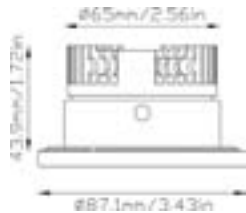

DIANA Ø 85

LED

AVAILABLE FOR EXTERIORS

This compact downlight is a great source of light for high luminosity areas such as bar entries, breakfast areas, restrooms, walk in closets and outside decks and overhangs. Constructed in AISI316L Stainless Steel this light is solidly built and suitable for exterior and interior applications while still able to add the sleek look needed for stylish application.