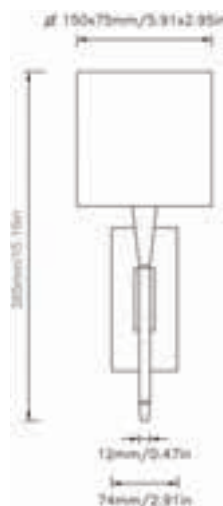

LIU'

LED

This wall light adds that extra style needed in any space without the heavy "old- world" look. Cleanly designed in brass with a satin or polished surface treatment this is a great choice for for theaters, hotels, restaurants and any commercial project needing the right wall accents.

Rectangular BLACK GLASS FX shade
Paralume rett. NERO GHIACCIO FX

Rectangular BLACK LEATHER shade
Paralume rettangolare PELLE NERA

E 12	WATT 40	VOLTS 110V AC	WEIGHT 1.85 lbs 0.84 kg	NO SWITCH					IP20

PRODUCT SPECIFICATION

Family	Name	Source	Optics	Finish	Electr. Specs.	Other
W 0	L I U 0 0	I 4 0 1 2	B L	C H	I 1	0 0 0 0

For all other options please refer to the specification chart at pag. 98