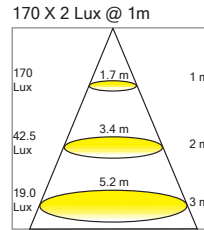

BARON D

LED
ONLY FOR INTERIORS

This beautiful square & orientable downlight will have you seeing double...literally. Both fixtures incased in a solidly constructed AISI316L Stainless Steel body are a great source of diffused light for interiors needing just the right amount of luminosity all throughout. With two orientable fixtures you gain even more control in showcasing the most important pieces of your project. This light is suitably named the BARON for its stunning luxury and royal looks. Adding this or any of its two other brothers within this line to a project will heighten and complete the look and feel of any area.

LED

WATT
2X13

VOLTS
20-30V
DC

Warm
3000 K

CRI
85%

WEIGHT
1.7 lb
0.90 kg

INOX
AISI
316L

IP40

PRODUCT CODE

Family	Name	Source	Optics	Finish	Electr. Specs.	Other
D 1	B A R O N D	L 2 6 3 0	S A	S S	2 3	0 0 0 0