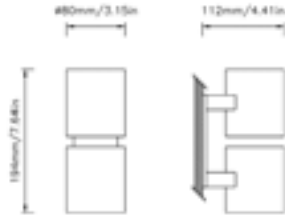

AURIGA D

LED
AVAILABLE FOR EXTERIORS

This gorgeous wall light is a perfect source of light with its smooth AI-SI316L Stainless Steel bodies. It is IP67 and can be used both in interiors and of course exteriors. It is perfect for outside restaurant seating areas, decks, outside hotel, bars, clubs etc. This is a source of luxury workmanship you cannot find anywhere but in Italy where there is passion for style unsurpassed by anyone else in the world. Become part of the club with the AURIGA D & the rest of its family.