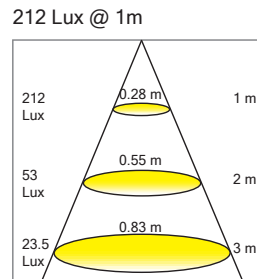

MICRO

LED
AVAILABLE FOR EXTERIORS

This modern design, mini spot light is a sleek & recessed way of adding the perfect “pop” to your project. Creating the perfect amount of directional light to add drama to your desired area. This fixture is constructed in a compact design in AISI316L Stainless Steel making it suitable for internal and external installations. This product is great for retail environments, art showcasing, vanities and bars.

LED	WATT 3	VOLTS 10-30V DC	Warm 3000 K	CRI 85%	WEIGHT 0.09 lb 0.04 kg	ETL Intertek	INOX AISI 316L	CE	III	F
IP65										

PRODUCT CODE

Family	Name	Source	Optics	Finish	Electr. Specs.	Other
D 0	M I C R O	L 0 3 3 0	P L	S S	1 3	0 0 0 0