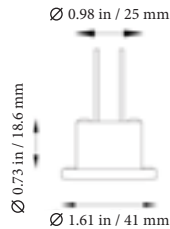

MICRO

LED
AVAILABLE FOR EXTERIORS

This modern design, mini spot light is a sleek & recessed way of adding the perfect “pop” to your project. Creating the perfect amount of directional light to add drama to your desired area. This fixture is constructed in a compact design in AISI316L Stainless Steel making it suitable for internal and external installations. This product is great for retail environments, art showcasing, vanities and bars.

LED	WATT 3	VOLTS 10-30V DC	Warm 3000 K	CRI 85%	WEIGHT 0.09 lb 0.04 kg	ETL Intertek	INOX AISI 316L	CE	III	F
IP65										

PRODUCT CODE

Family	Name	Source	Optics	Finish	Electr. Specs.	Other
D 0	M I C R O	L 0 3 3 0	P L	S S	1 3	0 0 0 0