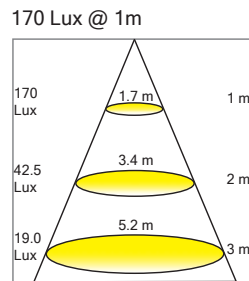

BARON

LED

This beautiful square downlight is a great source of diffused light for interiors needing just the right amount of luminosity all throughout. Constructed in AISI316L Stainless Steel this family of lights are suitably named the BARON for their stunning luxury and royal looks. Adding this or any of its other brothers within this line to a project will heighten and complete the look and feel of any area.

LED	WATT 13	VOLTS 20-30V DC	Warm 3000 K	CRI 85%	WEIGHT 0.88 lb 0.40 kg	ETL Intertek	INOX AISI 316L	CE	III	F
IP40										

PRODUCT CODE

Family	Name	Source	Optics	Finish	Electr. Specs.	Other
D 2	B A R O N	L 1 3 3 0	S A	S S	2 3	0 0 0 0