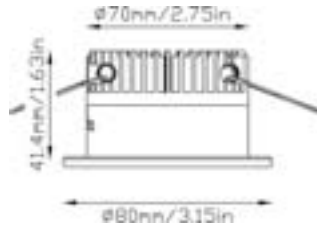

BOB

LED

Downlight suitable for internal environments for direct lighting.
For installation in 110/220V AC circuit, use 110-220V AC ~ 12/24 V DC power supply available for purchase.

LED	WATT 9	Warm 3000 K	CRI 85%	WEIGHT 0.65 lb 0.25 kg	ETL Intertek	INOX AISI 316L	CE	III	F	IP40

PRODUCT CODE

Family	Name	Source	Optics	Finish	Electr. Specs.	Other
D 3	B 0 B 0 0	L 0 9 3 0	S A	S S	0 9	0 0 0 0