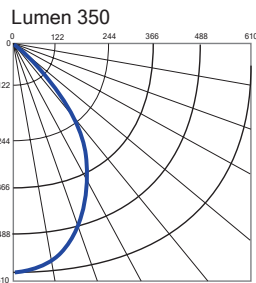

BOB A

LED

This compact, antiglare downlight is a perfect way to light up any interior area of your project needing a high amount of Lux while still preserving that stylish, high end fixture feel. Its body constructed out of AISI316L Stainless Steel making it almost like jewelry on your ceiling while its light source sits farther incased shining down from within the ceiling giving your area a gorgeous lighting effect.

LED	WATT 9	Warm 3000 K	CRI 85%	WEIGHT 0.66 lb 0.30 kg	ETL Intertek	INOX AISI 316L	CE	III	F	IP40

PRODUCT CODE

Family	Name	Source	Optics	Finish	Electr. Specs.	Other
D 3	B O B A R	L 0 9 3 0	C L	S S	0 9	0 0 0 0

Cantalupi USA, Inc., 616 Druid Road, East • Clearwater, FL 33756 - Ph +17274622526 • Fx +17274622526 •
www.cantalupiusa.com • info@cantalupiusa.com