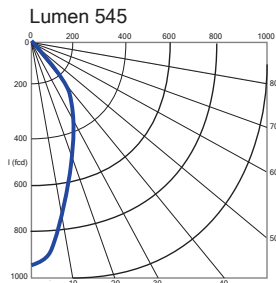

TORRE Q

LED

Another release from the new breed of higher luminosity, efficiency and modern design lighting from Cantalupi; the TORRE Q is an innovative interior downlight constructed in chrome plated brass with an orientable feature. It's edgy and modern design coupled with an orientable beam angle at a high luminosity makes it an ideal light to showcase any important part of you project with utmost efficiency and style.

LED	WATT 13	Warm 3000 K	CRI 85%	WEIGHT 1.32 lb 0.60 kg	ETL Innovative	INOX AISI 316L	CE	III	F	IP20
IP										

PRODUCT CODE

Family	Name	Source	Optics	Finish	Electr. Specs.	Other
D 5	T O R R E Q	L 1 3 3 0	C L	C H	0 7	0 0 0 0