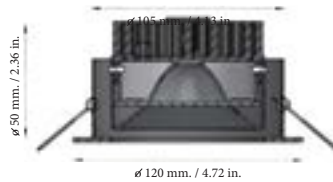

TORRE

LED

Another release from the new breed of higher luminosity, efficiency and modern design lighting from Cantalupi; the TORRE is an innovative interior downlight constructed in chrome plated brass with an orientable feature. It's sleek and sexy design coupled with an orientable beam angle at a high luminosity makes it an ideal light to showcase any important part of you project with utmost efficiency and style.

LED	WATT 13	VOLTS 10-30V DC	Warm 3000 K	CRI 85%	WEIGHT 1.21 lb 0.55 kg	ETL Listed Under File	INOX AISI 316L	CE	III	F
IP20										

PRODUCT CODE

Family	Name	Source	Optics	Finish	Electr. Specs.	Other
D 5	T O R R E	L 1 3 3 0	C L	C H	0 7	0 0 0 0