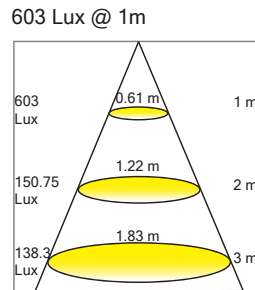

BOB A

LED

This compact, antiglare downlight is a perfect way to light up any interior area of your project needing a high amount of Lux while still preserving that stylish, high end fixture feel. Its body constructed out of AISI316L Stainless Steel making it almost like jewelry on your ceiling while its light source sits farther incased shining down from within the ceiling giving your area a gorgeous lighting effect.

LED	WATT 9	Warm 3000 K	CRI 85%	WEIGHT 0.66 lb 0.30 kg	ETL Intertek	INOX AISI 316L	CE	III	F	IP40

PRODUCT CODE

Family	Name	Source	Optics	Finish	Electr. Specs.	Other
D 3	B O B A R	L 0 9 3 0	C L	S S	0 9	0 0 0 0

Cantalupi USA, Inc., 616 Druid Road, East • Clearwater, FL 33756 - Ph +17274622526 • Fx +17274622526 •
www.cantalupiusa.com • info@cantalupiusa.com