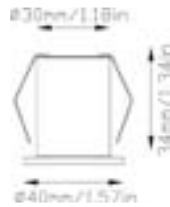

ODEON

LED

This modern design, mini spot light is a sleek & recessed way of adding the perfect “pop” to your project. Creating the perfect amount of directional light to add drama to your desired area. This fixture is constructed in a compact design in AISI316L Stainless Steel making it suitable for internal and external installations. This product is great for retail environments, art showcasing, vanities and bars.

LED	WATT 3	VOLTS 10-30V DC	Warm 3000 K	CRI 85%	WEIGHT 0.09 lb 0.04 kg	ETL Intertek	INOX AISI 316L	CE	III	F
IP55										

PRODUCT CODE

Family	Name	Source	Optics	Finish	Electr. Specs.	Other
D 0	O D E O N	L 0 3 3 0	P L	S S	1 3	0 0 0 0

Cantalupi USA, Inc., 616 Druid Road, East • Clearwater, FL 33756 - Ph +17274622526 • Fx +17274622526 •
www.cantalupiusa.com • info@cantalupiusa.com