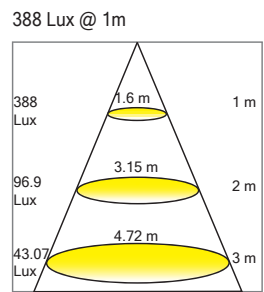

DIANA Ø 105

LED

AVAILABLE FOR EXTERIORS

This downlight is a great source of light for high luminosity areas such as bar entries, breakfast areas, restrooms, walk in closets and outside decks and overhangs. Constructed in AISI316L Stainless Steel this light is solidly built and suitable for exterior and interior applications while still able to add the sleek look needed for stylish application.

Downlight di robusta costruzione ad alta efficienza luminosa e dal design armonioso per applicazioni esterne. Per alimentazione 110/220V AC installare alimentatore 110-220V AC ~ 12/24 V DC.

LED	WATT 9	VOLTS 20-30V DC	Warm 3000 K	CRI 85%	WEIGHT 0.6 lb 0.3 kg	ETL Intertek	INOX AISI 316L	CE	III	F
IP65										

PRODUCT CODE

Family	Name	Source	Optics	Finish	Electr. Specs.	Other
D 4	D I A 0 5	L 0 9 3 0	S A	S S	2 3	0 0 0 0