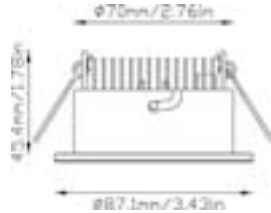

SUSY Ø 85

LED
AVAILABLE FOR EXTERIORS

This compact downlight is a great source of light for high luminosity areas such as bar entries, breakfast areas, restrooms, walk in closets and outside decks and overhangs. Constructed in AISI316L Stainless Steel this light is solidly built and suitable for exterior and interior applications while still able to add the sleek look needed for stylish applications.

LED	WATT 9	VOLTS 10-30V DC	Warm 3000 K	CRI 85%	WEIGHT 0.55 lb 0.25 kg	ETL Listed	INOX AISI 316L	CE	III	F
IP65										

PRODUCT CODE

Family	Name	Source	Optics	Finish	Electr. Specs.	Other
D 3	S U S 8 5	L 0 9 3 0	S A	S S	1 3	0 0 0 0