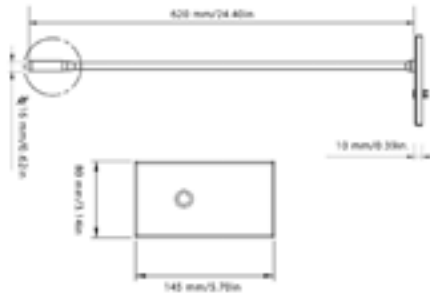

Love the KAA but not sure if it fits with your interior design palette? Special finishes for projects can be requested to further the perfect integration of product and design.

Dimensions/Dimensioni

LED WATT 2 VOLTS 10-30V DC ETL CE III F IP20