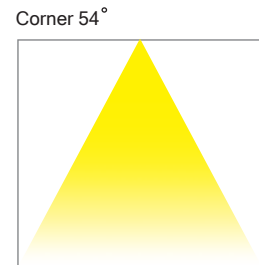

GAVI

LED

Another release from the new breed of higher luminosity, efficiency and modern design lighting from Cantalupi; the GAVI and the rest of its gyroscopic family is an innovative interior down-light constructed with a chrome plated aluminum eyeball enclosed in its own square case. It's trim-less and modern design coupled with its high luminosity beam angle makes it not only the perfect light source for your luxury projects but actually adds itself to the design because of its looks. Suitable for any dry locations.

LED	WATT 9	VOLTS 10-30V DC	Warm 3000 K	CRI 85%	WEIGHT 0.93 lb 0.42 kg				
IP20									

PRODUCT CODE

Family	Name	Source	Optics	Finish	Electr. Specs.	Other
D 1	G A V I 0	L 0 9 3 0	S A	C H	1 3	0 0 0 0

Published 07/11/2012

Cantalupi USA, Inc., 616 Druid Road, East • Clearwater, FL 33756 • Ph +17274622526 • Fx +17274622526 •
www.cantalupiusa.com • info@cantalupiusa.com