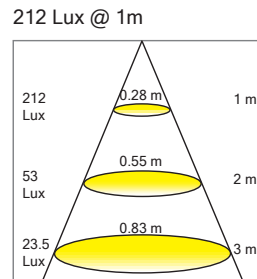

ODEON

LED

This modern design, mini spot light is a sleek & recessed way of adding the perfect “pop” to your project. Creating the perfect amount of directional light to add drama to your desired area. This fixture is constructed in a compact design in AISI316L Stainless Steel making it suitable for internal and external installations. This product is great for retail environments, art showcasing, vanities and bars.

LED	WATT 3	VOLTS 10-30V DC	Warm 3000 K	CRI 85%	WEIGHT 0.09 lb 0.04 kg	ETL Intertek	INOX AISI 316L	CE	III	F
IP55										

PRODUCT CODE

Family	Name	Source	Optics	Finish	Electr. Specs.	Other
D 0	O D E O N	L 0 3 3 0	P L	S S	1 3	0 0 0 0

Cantalupi USA, Inc., 616 Druid Road, East • Clearwater, FL 33756 - Ph +17274622526 • Fx +17274622526 •
www.cantalupiusa.com • info@cantalupiusa.com