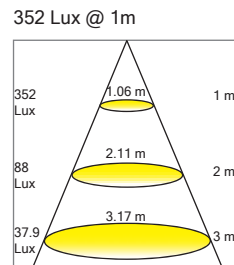

GAVI

LED

Another release from the new breed of higher luminosity, efficiency and modern design lighting from Cantalupi; the GAVI and the rest of its gyroscopic family is an innovative interior down-light constructed with a chrome plated aluminum eyeball enclosed in its own square case. It's trim-less and modern design coupled with its high luminosity beam angle makes it not only the perfect light source for your luxury projects but actually adds itself to the design because of its looks. Suitable for any dry locations.

LED	WATT 9	VOLTS 10-30V DC	Warm 3000 K	CRI 85%	WEIGHT 0.93 lb 0.42 kg				
IP20									

PRODUCT CODE

Family	Name	Source	Optics	Finish	Electr. Specs.	Other
D 1	G A V I 0	L 0 9 3 0	S A	C H	1 3	0 0 0 0

Published 07/11/2012

Cantalupi USA, Inc., 616 Druid Road, East • Clearwater, FL 33756 • Ph +17274622526 • Fx +17274622526 •
www.cantalupiusa.com • info@cantalupiusa.com