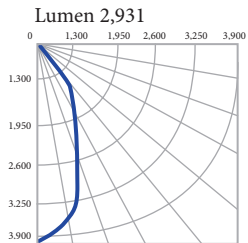

Dimensions/Dimensioni

PRODUCT SPECIFICATION

Family	Name	Source	Optics	Finish	Electr. Specs.	Other
D 0	L U N 9 0	L 3 6 3 0	C L	W S	0 9	0 0 0 0

Visit www.ZaniboniLighting.com to see the full Luna Series.

Cantalupi USA, Inc., 616 Druid Road, East • Clearwater, FL 33756 - Ph +17274622526 • Fx +17276839720 • www.cantalupiusa.com • info@cantalupiusa.com

The manufacturer reserves the right to change or modify the design, dimensions, and photometric information at any time without notice. Manufacturer accepts no liability for consequential damage which is occasioned to the user based on the data provided.