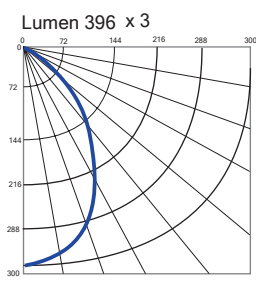

MONO T

LED

Another release from the new breed of higher luminosity, efficiency and modern design lighting from Cantalupi; the MONO T and the rest of its gyroscopic family is an innovative interior downlight constructed with three chrome plated aluminum eyeballs enclosed in their own square case. It's sleek and modern design coupled with its high luminosity beam angles makes it not only the perfect light source for your luxury projects but actually adds itself to the design because of its looks. Suitable for any dry locations.

LED	WATT 27	VOLTS 10-30V DC	Warm 3000 K	CRI 85%	WEIGHT 3.43 lb 1.56 kg	ETL Intermark	INOX AISI 316L	CE	III	F
IP20										

PRODUCT CODE

Family	Name	Source	Optics	Finish	Electr. Specs.	Other
D 2	M O N O T	L 2 7 3 0	C L	S S	1 3	0 0 0 0

Published 06/22/2012

Cantalupi USA, Inc., 616 Druid Road, East • Clearwater, FL 33756 - Ph +17274622526 • Fx +17274622526 • www.cantalupiusa.com • info@cantalupiusa.com