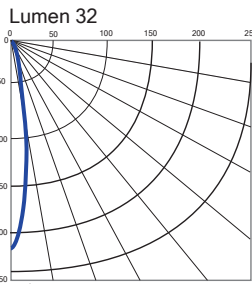

ODEON Q

LED

This modern design, mini spot light is a sleek & recessed way of adding the perfect “pop” to your project. Creating the perfect amount of directional light to add drama to your desired area. This fixture is constructed in a compact design in AISI316L Stainless Steel making it suitable for internal and external installations. This product is great for retail environments, art showcasing, vanities and bars.

LED	WATT 3	VOLTS 10-30V DC	Warm 3000 K	CRI 85%	WEIGHT 0.09 lb 0.04 kg	ETL Intertek	INOX AISI 316L	CE	III	F
IP55										

PRODUCT CODE

Family	Name	Source	Optics	Finish	Electr. Specs.	Other
D 0	O D E O Q	L 0 3 W A	P L	S S	1 3	0 0 0 0

Cantalupi USA, Inc., 616 Druid Road, East • Clearwater, FL 33756 - Ph +17274622526 • Fx +17274622526 •
www.cantalupiusa.com • info@cantalupiusa.com