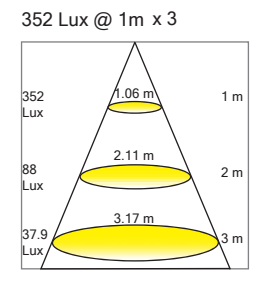

MONO T

LED

Another release from the new breed of higher luminosity, efficiency and modern design lighting from Cantalupi; the MONO T and the rest of its gyroscopic family is an innovative interior downlight constructed with three chrome plated aluminum eyeballs enclosed in their own square case. It's sleek and modern design coupled with its high luminosity beam angles makes it not only the perfect light source for your luxury projects but actually adds itself to the design because of its looks. Suitable for any dry locations.

LED	WATT 27	VOLTS 10-30V DC	Warm 3000 K	CRI 85%	WEIGHT 3.43 lb 1.56 kg	ETL Intermark	INOX AISI 316L	CE	III	F
IP20										

PRODUCT CODE

Family	Name	Source	Optics	Finish	Electr. Specs.	Other
D 2	M O N O T	L 2 7 3 0	C L	S S	1 3	0 0 0 0

Published 06/22/2012

Cantalupi USA, Inc., 616 Druid Road, East • Clearwater, FL 33756 - Ph +17274622526 • Fx +17274622526 • www.cantalupiusa.com • info@cantalupiusa.com