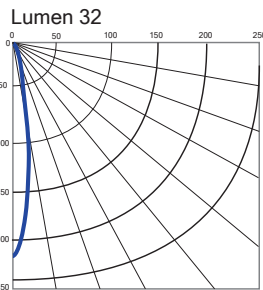

MICRO

LED
AVAILABLE FOR EXTERIORS

This modern design, mini spot light is a sleek & recessed way of adding the perfect “pop” to your project. Creating the perfect amount of directional light to add drama to your desired area. This fixture is constructed in a compact design in AISI316L Stainless Steel making it suitable for internal and external installations. This product is great for retail environments, art showcasing, vanities and bars.

LED	WATT 3	VOLTS 10-30V DC	Warm 3000 K	CRI 85%	WEIGHT 0.09 lb 0.04 kg	ETL Intertek	INOX AISI 316L	CE	III	F
IP65										

PRODUCT CODE

Family	Name	Source	Optics	Finish	Electr. Specs.	Other
D 0	M I C R O	L 0 3 3 0	P L	S S	1 3	0 0 0 0