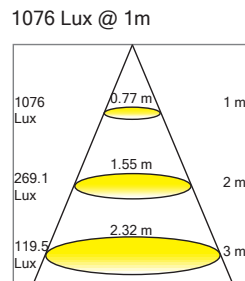

CRATER H

LED

AVAILABLE FOR INTERIORS

One of the most popular lights in the NYC loft market the CRATER T comes from the new breed of higher luminosity, efficiency and modern design lighting from Cantalupi. This recessed down light is able to deliver some of the highest Lux in the luxury lighting market while still maintaining the Cantalupi Italian high end look and feel. Constructed in AISI316L Stainless Steel this fixture provides perfect directional lighting and is available for instal in both internal and external applications.

LED	WATT 17	Warm 3000 K	CRI 85%	WEIGHT 1.40 lb 0.65 kg	ETL Intertek	INOX AISI 316L	CE	III	F	IP65

PRODUCT CODE

Family	Name	Source	Optics	Finish	Electr. Specs.	Other
D 1	C R A T E R	L 1 7 3 0	3 5	S S	0 9	0 0 0 0

Cantalupi USA, Inc., 616 Druid Road, East • Clearwater, FL 33756 - Ph +17274622526 • Fx +17274622526 •
www.cantalupiusa.com • info@cantalupiusa.com