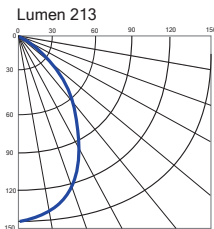

LED	WATT 12	VOLTS 10-30V DC	Warm 3150 K	ETL Intermark	INOX AISI 316L	CE	III	F	IP67

PRODUCT CODE

Family	Name	Source	Optics	Finish	Electr. Specs.	Other
W 1	A U R I G	L 1 2 W A	0 0	S S	1 3	0 0 6 7