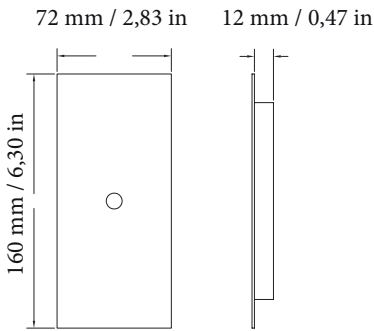

NAT

LED

The NAT is a popular reading light for any location. Designers from yachting, residential and architectural/commercial projects have all found this to be the perfect reading light to “dot all their i’s” when finishing up their designs. Constructed in aluminum with a long extension neck (26.8 in) this is really a versatile reading light able to fit in with any setting you wish.

A6-MPLAT-00000-00-CH-00-7216