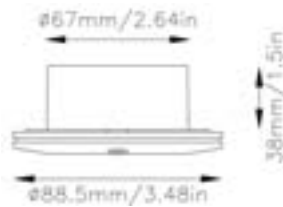

FALK V M

LED

AVAILABLE FOR EXTERIORS

One of a series of weatherproof courtesy lights designed with care and neat lines in AISI 316L Stainless Steel with an anti-glare light source. This sturdy yet sleek light is a perfect choice for decks, patios and any other wet locations. It is also a wonderful step light for any architectural projects such as theaters, airports and the like.

LED	WATT 6	VOLTS 10-30V DC	Warm 3000 K	CRI 85%	WEIGHT 0.44 lb 0.20 kg		INOX AISI 316L			
IP67										

PRODUCT CODE

Family	Name	Source	Optics	Finish	Electr. Specs.	Other
Y 0	F A L K M	L 0 6 3 0	S A	S S	1 3	0 0 0 0

Published 08/02/2012

Cantalupi USA, Inc., 616 Druid Road, East • Clearwater, FL 33756 • Ph +17274622526 • Fx +17274622526 •
www.cantalupiusa.com • info@cantalupiusa.com