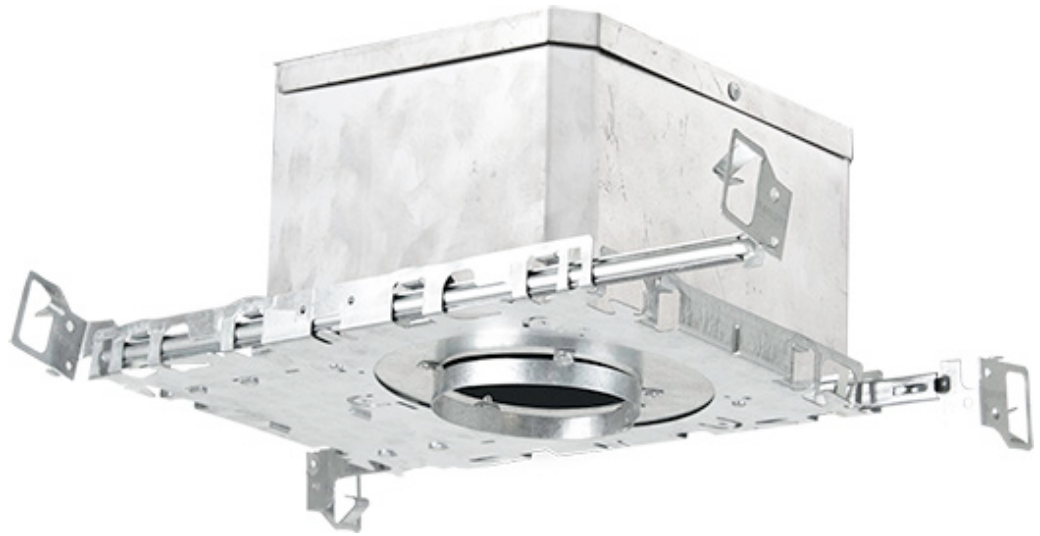

HOUSING

IC/AIR TIGHT

Plaster frame specifically designed by Cantalupi USA to allow for installation of our lights where a can is required by code or requested by the designer.

IC (Insulation Contact)
Class II (Low Voltage) - Does not include junction box.

Dimensions/Dimensioni

Length: 10.38" (263.65 mm)

Width: 7.41" (188.21 mm)

Height: 6.07" (88.14 mm)

Cutout: 4.09" (104mm)