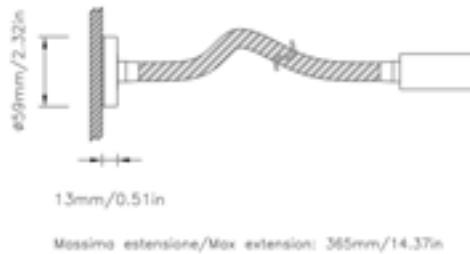

LED	WATT 2.5	VOLTS 10-30V DC	NATURAL 3800 K	CRI 80%	WEIGHT 1.43 lbs 0.65 kg	ETL Intermark	CE	III	F	IP20

PRODUCT CODE

Family	Name	Source	Optics	Finish	Electr. Specs.	Other
R 1	O S L O 0	L 0 2 N A	B W	G O	1 3	0 0 0 0

Published 08/02/2012