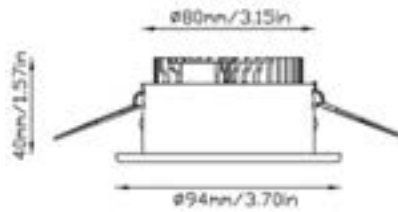

VIAREGGIO

LED

Famously named after the city where the Cantalupi brand was born; This compact & orientable downlight is a timeless designed fixture allowing you to wash your project with the perfect amount of light to showcase all of its important characteristics. Suitable for interior applications, constructed in a chrome plated brass body and a sanded glass lense it is a gorgeous fixture to showcase your vision.