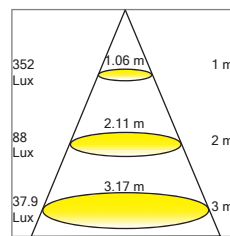

352 Lux @ 1m x 2