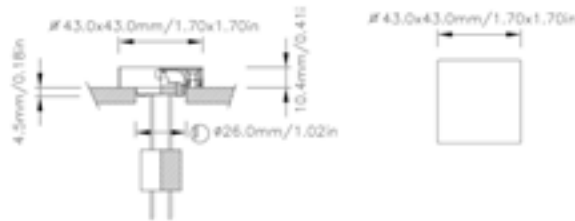

LODI M

LED

AVAILABLE FOR EXTERIORS

One of a series of IP65 AISI 316L Stainless Steel courtesy lights designed to stylishly direct light through the various cuts and guide your guests while adding a luxury highlight to your spaces. Large areas needing definition and direction, places like walkways, stairs and trails along with decks and of course yachts benefit from this family of courtesy lights when placed strategically by our favorite designers. These little jewels add a silver lining to all your projects.

LED	WATT 3	VOLTS 10-30V DC	Warm 3150 K	CRI 80%	WEIGHT 0.2 lb 80 gr		INOX AISI 316L			
IP65										

PRODUCT SPECIFICATION

Family	Name	Source	Optics	Finish	Electr. Specs.	Other
Y 1	L O D I M	L 0 3 3 0	S A	S S	1 3	M 0 0 0

Published 08/02/2012

Cantalupi USA, Inc., 616 Druid Road, East • Clearwater, FL 33756 • Ph +17274622526 • Fx +17274622526 • www.cantalupiusa.com • info@cantalupiusa.com