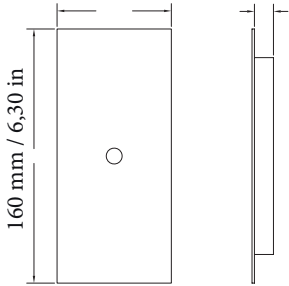

72 mm / 2,83 in   12 mm / 0,47 in

A6-MPLAT-00000-00-CH-00-7216

72 mm / 2,83 in   12 mm / 0,47 in