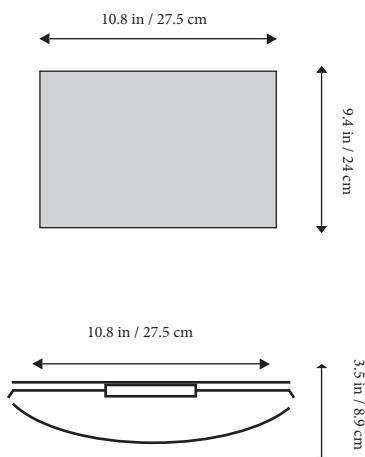

Dimensions/Dimensioni

E 26	2x6W LED	10-30 VOLTS	WEIGHT 4.6 lb 2.1 kg	NO SWITCH	ETL Intertek	CE	III	F

PRODUCT SPECIFICATION

Family	Name	Source	Optics	Finish	Electr. Specs.	Other
W 2	M U R A N O	I 4 0 2 6	P D	0 0	3 1	0 0 0 0