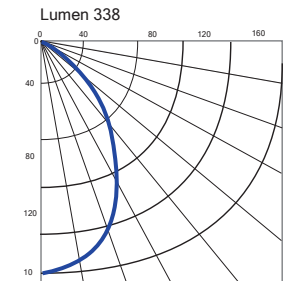

OCEAN

LED

AVAILABLE FOR EXTERIORS

This beautiful square downlight is a great source of light for high luminosity areas such as bar entries, breakfast areas, restrooms, walk in closets and outside decks and overhangs. Constructed in AISI316L Stainless Steel this light is solidly built and suitable for exterior and interior applications while still able to add the sleek look needed for stylish applications.

LED	WATT 9	VOLTS 10-30V DC	Warm 3000 K	CRI 85%	WEIGHT 0.60 lb 0.27 kg		INOX AISI 316L			
IP65										

PRODUCT CODE

Family	Name	Source	Optics	Finish	Electr. Specs.	Other
D 3	O C E A N	L 0 9 3 0	S A	S S	1 3	0 0 0 0

The manufacturer reserves the right to change or modify the design, dimensions, and photometric information at any time without notice. Manufacturer accepts no liability for consequential damage which is occasioned to the user based on the data provided.