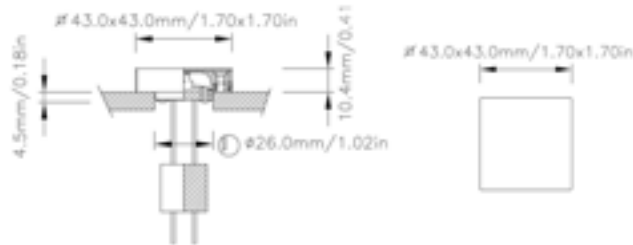

LOCRI M

LED

AVAILABLE FOR EXTERIORS

One of a series of IP65 AISI 316L Stainless Steel courtesy lights designed to stylishly direct light through the various cuts and guide your guests while adding a luxury highlight to your spaces. Large areas needing definition and direction, places like walkways, stairs and trails along with decks and of course yachts benefit from this family of courtesy lights when placed strategically by our favorite designers. These little jewels add a silver lining to all your projects.

LED	WATT 3	VOLTS 10-30V DC	Warm 3150 K	CRI 80%	WEIGHT 0.13 lb 0.06 kg		INOX AISI 316L			
IP65										

PRODUCT CODE

Family	Name	Source	Optics	Finish	Electr. Specs.	Other
Y 1	L O C R I	L 0 3 3 0	S A	S S	1 3	M 0 0 0

Published 08/02/2012

Cantalupi USA, Inc., 616 Druid Road, East • Clearwater, FL 33756 - Ph +17274622526 • Fx +17274622526 • www.cantalupiusa.com • info@cantalupiusa.com