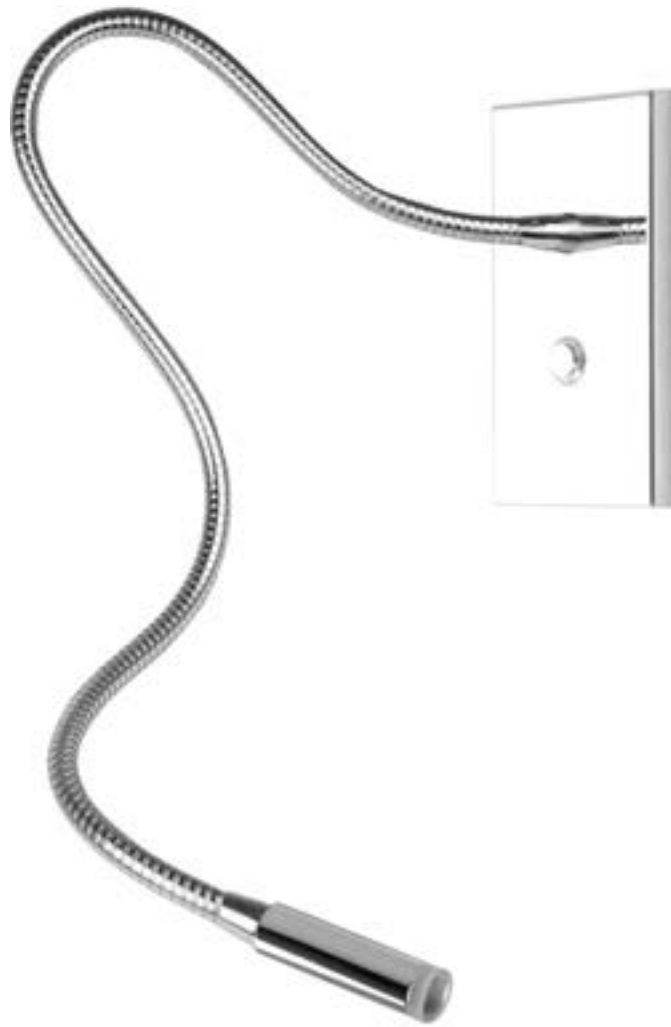

KAA

Total Chrome

LED

Long and flexible, sleek and beautiful, efficient and easy to use; the KAA is the answer to the constant challenges posed by our most trusted designers and experienced end-users.

With a choice of a few variations your KAA will come in Chrome & Black, White & Chrome and Total White with a polyolefin sleeve as well as in a Total Chrome finish. The KAA maintains durability while standing confident amongst our most luxurious pieces within the Zaniboni Line. The KAA gives the perfect amount of light for reading, task lighting or even as an artistic accent fixture.

Love the KAA but not sure if it fits with your interior design palette? Special finishes for projects can be requested to further the perfect integration of product and design.