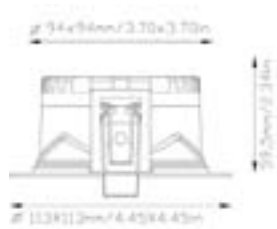

BARON

LED

This beautiful square downlight is a great source of diffused light for interiors needing just the right amount of luminosity all throughout. Constructed in AISI316L Stainless Steel this family of lights are suitably named the BARON for their stunning luxury and royal looks. Adding this or any of its other brothers within this line to a project will heighten and complete the look and feel of any area.

LED	WATT 13	VOLTS 20-30V DC	Warm 3000 K	CRI 85%	WEIGHT 0.88 lb 0.40 kg	ETL Intertek	INOX AISI 316L	CE	III	F
IP40										

PRODUCT CODE

Family	Name	Source	Optics	Finish	Electr. Specs.	Other
D 2	B A R O N	L 1 3 3 0	S A	S S	2 3	0 0 0 0