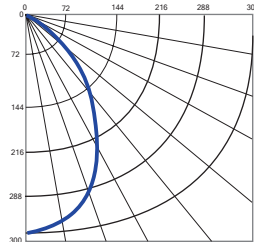

Lumen 396 x 2