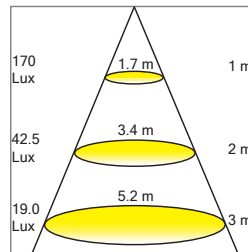

170 X 2 Lux @ 1m