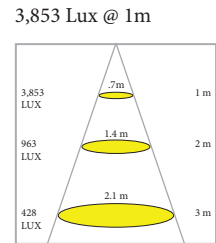

Dimensions/Dimensioni

PRODUCT SPECIFICATION

Family	Name	Source	Optics	Finish	Electr. Specs.	Other
D 0	L U N 9 0	L 3 6 3 0	C L	W S	0 9	0 0 0 0

Visit www.ZaniboniLighting.com to see the full Luna Series.

Cantalupi USA, Inc., 616 Druid Road, East • Clearwater, FL 33756 - Ph +17274622526 • Fx +17276839720 • www.cantalupiusa.com • info@cantalupiusa.com

The manufacturer reserves the right to change or modify the design, dimensions, and photometric information at any time without notice. Manufacturer accepts no liability for consequential damage which is occasioned to the user based on the data provided.