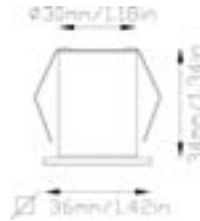

ODEON Q

LED

This modern design, mini spot light is a sleek & recessed way of adding the perfect “pop” to your project. Creating the perfect amount of directional light to add drama to your desired area. This fixture is constructed in a compact design in AISI316L Stainless Steel making it suitable for internal and external installations. This product is great for retail environments, art showcasing, vanities and bars.

LED	WATT 3	VOLTS 10-30V DC	Warm 3000 K	CRI 85%	WEIGHT 0.09 lb 0.04 kg	ETL Intertek	INOX AISI 316L	CE	III	F
IP55										

PRODUCT CODE

Family	Name	Source	Optics	Finish	Electr. Specs.	Other
D 0	O D E O Q	L 0 3 W A	P L	S S	1 3	0 0 0 0

Cantalupi USA, Inc., 616 Druid Road, East • Clearwater, FL 33756 - Ph +17274622526 • Fx +17274622526 •
www.cantalupiusa.com • info@cantalupiusa.com