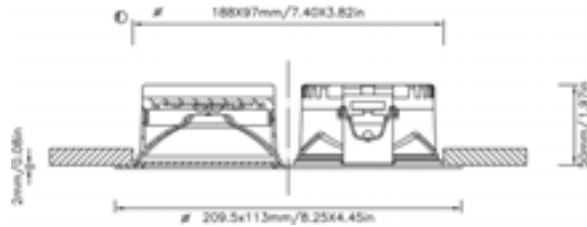

BARON D

LED
ONLY FOR INTERIORS

This beautiful square & orientable downlight will have you seeing double...literally. Both fixtures incased in a solidly constructed AISI316L Stainless Steel body are a great source of diffused light for interiors needing just the right amount of luminosity all throughout. With two orientable fixtures you gain even more control in showcasing the most important pieces of your project. This light is suitably named the BARON for its stunning luxury and royal looks. Adding this or any of its two other brothers within this line to a project will heighten and complete the look and feel of any area.

LED

WATT
2X13

VOLTS
20-30V
DC

Warm
3000 K

CRI
85%

WEIGHT
1.7 lb
0.90 kg

INOX
AISI
316L

IP40

PRODUCT CODE

Family	Name	Source	Optics	Finish	Electr. Specs.	Other
D 1	B A R O N D	L 2 6 3 0	S A	S S	2 3	0 0 0 0