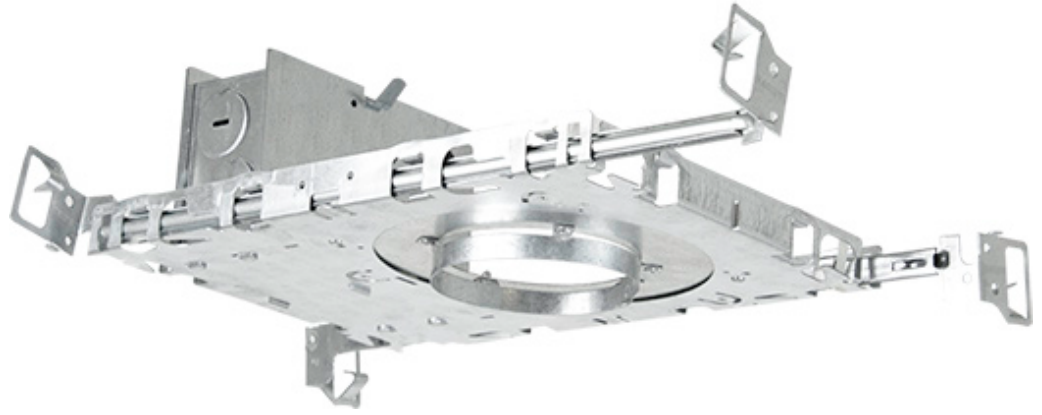

HOUSING

NON IC

Plaster frame specifically designed by Cantalupi USA to allow for installation of our lights where a can is required by code or requested by the designer.

Non-IC (No Insulation Contact)
Class I (Line Voltage) -
Includes attached junction box

Dimensions/Dimensioni

Length: 10.38" (263.65 mm)

Width: 7.41" (188.21 mm)

Height: 3.47" (88.14 mm)

Cutout: 2.76" (70mm)