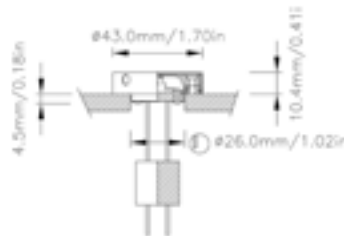

CITY M

LED

AVAILABLE FOR EXTERIORS

One of a series of IP65 AISI 316L Stainless Steel courtesy lights designed to stylishly direct light through the various cuts and guide your guests while adding a luxury highlight to your spaces. Large areas needing definition and direction, places like walkways, stairs and trails along with decks and of course yachts benefit from this family of courtesy lights when placed strategically by our favorite designers. These little jewels add a silver lining to all your projects.

LED	WATT 3	VOLTS 10-30V DC	Warm 3150 K	CRI 80%	WEIGHT 0.13 lb 0.06 kg		INOX AISI 316L			

IP65

PRODUCT CODE

Family	Name	Source	Optics	Finish	Electr. Specs.	Other
Y 0	C I T Y 0	L 0 3 3 0	S A	S S	1 3	M 0 0 0

Published 08/02/2012

Cantalupi USA, Inc., 616 Druid Road, East • Clearwater, FL 33756 • Ph +17274622526 • Fx +17274622526 •
www.cantalupiusa.com • info@cantalupiusa.com