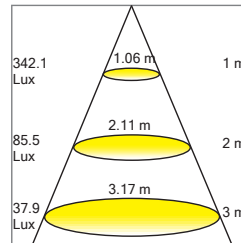

342.1 Lux @ 1m