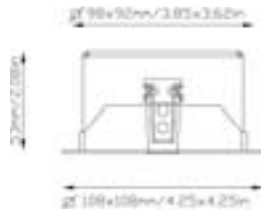

MONO

LED

Another release from the new breed of higher luminosity, efficiency and modern design lighting from Cantalupi; the MONO and the rest of its gyroscopic family is an innovative interior downlight constructed with a chrome plated aluminum eyeball enclosed in its own square case. It's sleek and modern design coupled with its high luminosity beam angle makes it not only the perfect light source for your luxury projects but actually adds itself to the design because of its looks. Suitable for any dry locations.

Lumen 396

352 Lux @ 1m

Corner 54°

LED

WATT
9

VOLTS
10-30V
DC

Warm
3000 K

CRI
85%

WEIGHT
1.14 lb
0.52 kg

INOX
AISI
316L

IP20

PRODUCT CODE

Family	Name	Source	Optics	Finish	Electr. Specs.	Other
D 2	M O N O 0	L 0 9 3 0	S A	S S	1 3	0 0 0 0

Published 06/20/2012

Cantalupi USA, Inc., 616 Druid Road, East • Clearwater, FL 33756 - Ph +17274622526 • Fx +17274622526 •
www.cantalupiusa.com • info@cantalupiusa.com