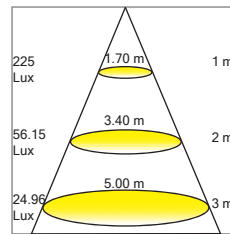

LUISELLA Ø 180

LED

AVAILABLE FOR EXTERIORS

This extremely functional and popular downlight is an excellent source of light for any area needing the right amount of homogenous light. Constructed in AISI316L Stainless Steel this light is solidly built and weather resistant making this the perfect choice for exterior and/or interior applications while still being able to add the sleek look needed for any stylish application.

Lumen 473

225 Lux @ 1m

Corner 89°

LED	WATT 13	VOLTS 20-30V DC	Warm 3000 K	CRI 85%	WEIGHT 1.54 lb 700 gr	ETL Intertek	INOX AISI 316L	CE	III	F
IP67										

PRODUCT CODE

Family	Name	Source	Optics	Finish	Electr. Specs.	Other
D 6	L U I 8 0	L 1 3 3 0	S A	S S	2 3	0 0 0 0