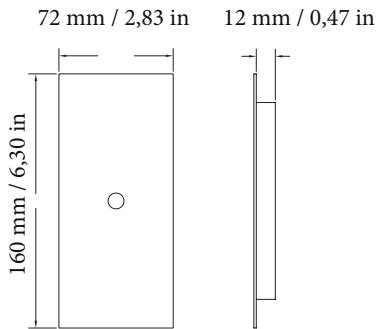

LIKE

This gorgeous wall light is a perfect source of light with its perfectly constructed AISI316L Stainless Steel body. It is IP67 and can be used both in interiors and of course exteriors. It is perfect for outside restaurant seating areas, decks, outside hotel, bars, clubs etc. This is a source of luxury workmanship you cannot find anywhere but in Italy where there is passion for style unsurpassed by anyone else in the world. Become part of the club with the LIKE & the rest of its family.

A6-MPLAT-00000-00-CH-00-7216