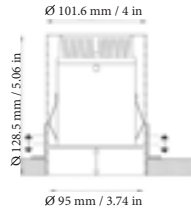

REX

LED

Another release from the new breed of higher luminosity, efficiency and modern design lighting from Cantalupi; the REX is an innovative interior down-light constructed to be flush mounted inside ceiling panels with an adjustable lighting core so as to obtain variable angles of the luminous flux. This light is constructed with an aluminum body, an adjustable telescopic light unit and a sanded glass lense giving it a bright and gorgeous look to add high luminosity to your project as its light source sits farther incased shining down from within the ceiling giving your area a gorgeous and innovative lighting effect.