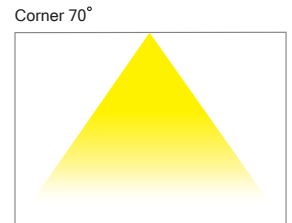

LED	WATT 12	VOLTS 10-30V DC	Warm 3150 K	ETL Intermark	INOX AISI 316L	CE	III	F	IP67

PRODUCT CODE

Family	Name	Source	Optics	Finish	Electr. Specs.	Other
W 1	A U R I G	L 1 2 W A	0 0	S S	1 3	0 0 6 7