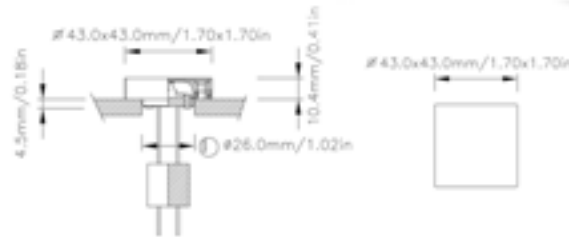

LUCCA M

LED
AVAILABLE FOR EXTERIORS

One of a series of IP65 AISI 316L Stainless Steel courtesy lights designed to stylishly direct light through the various cuts and guide your guests while adding a luxury highlight to your spaces; interior and exterior. Large areas needing definition and direction, places like museums, theaters, walkways, stairs and trails along with decks and of course yachts benefit from this family of courtesy lights when placed strategically by our favorite designers. These little jewels add a silver lining to all your projects.

LED	WATT 3	VOLTS 10-30V DC	Warm 3000 K	CRI 85%	WEIGHT 0.08 lb 0.04 Kg		INOX AISI 316L			
IP65										

PRODUCT SPECIFICATION

Family	Name	Source	Optics	Finish	Electr. Specs.	Other
Y 1	L U C C A	L 0 3 3 0	S A	S S	1 3	M 0 0 0

Published 08/02/2012