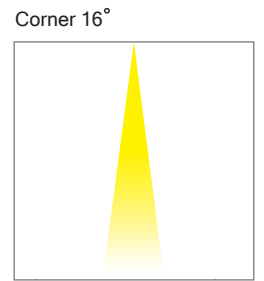

MACRO

LED

AVAILABLE FOR EXTERIORS

This modern design, mini spot light is a sleek & recessed way of adding the perfect “pop” to your project. Creating the perfect amount of directional light to add drama to your desired area. This fixture is constructed in a compact design in AISI316L Stainless Steel making it suitable for internal and external installations. This product is great for retail environments, art showcasing, vanities and bars.

LED	WATT 3	VOLTS 10-30V DC	Warm 3000 K	CRI 85%	WEIGHT 0.09 lb 0.04 kg	ETL Intertek	INOX AISI 316L	CE	III	F
IP65										

PRODUCT CODE

Family	Name	Source	Optics	Finish	Electr. Specs.	Other
D 0	M A C R O	L 0 3 3 0	S A	S S	1 3	0 0 0 0