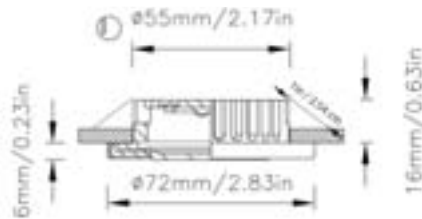

POINT

LED

This smooth, clean, compact downlight is a great source of diffused lighting. With its wide beam angle it is able to fill your project with the right amount of illumination needed. Suitable for interiors in areas such as living rooms, entries, corridors and lobbies.

LED	WATT 6	VOLTS 10-30V DC	Warm 3000 K	CRI 85%	WEIGHT 0.35 lb 0.16 kg	ETL Intertek	INOX AISI 316L	CE	III	F
IP40										

PRODUCT CODE

Family	Name	Source	Optics	Finish	Electr. Specs.	Other
D 0	P O I N T	L 0 6 3 0	S A	S S	1 3	0 0 0 0