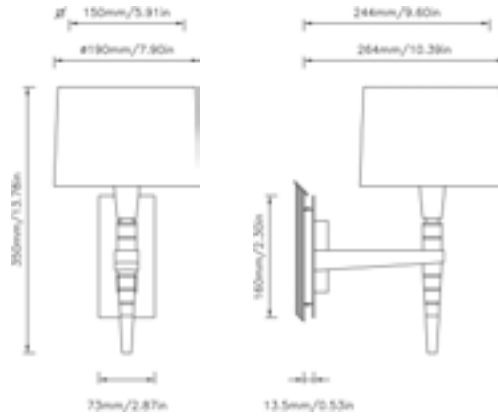

LOIRA

This wall light adds that extra style needed in any space without the heavy "old- world" look. Cleanly designed in brass with a satin or polished surface treatment this is a great choice for theaters, hotels, restaurants and any commercial project needing the right wall accents.

E 12	WATT 40	VOLTS 110V AC	WEIGHT 2.35 lbs 1.05 kg	NO SWITCH					IP20

PRODUCT SPECIFICATION

Family	Name	Source	Optics	Finish	Electr. Specs.	Other
W 0	L O I R A	I 4 0 1 2	B L	S N	1 1	0 0 0 0

For all other options please refer to the specification chart at pag. 98