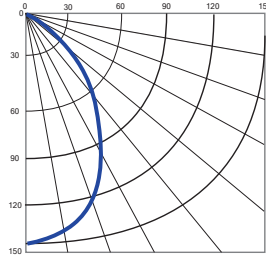

VIAREGGIO

LED

Famously named after the city where the Cantalupi brand was born; This compact & orientable downlight is a timeless designed fixture allowing you to wash your project with the perfect amount of light to showcase all of its important characteristics. Suitable for interior applications, constructed in a chrome plated brass body and a sanded glass lense it is a gorgeous fixture to showcase your vision.

Lumen 426

342.1 Lux @ 1m

Corner 54°

LED	WATT 9	VOLTS 10-30V DC	Warm 3000 K	CRI 85%	WEIGHT 0.60 lb 0.27 kg	ETL Intertek	INOX AISI 316L	CE	III	F
IP20										

PRODUCT CODE

Family	Name	Source	Optics	Finish	Electr. Specs.	Other
D 4	V I A R E	L 0 9 3 0	S A	C H	1 3	0 0 0 0

Cantalupi USA, Inc., 616 Druid Road, East • Clearwater, FL 33756 - Ph +17274622526 • Ex +17274622526 •
www.cantalupiusa.com • info@cantalupiusa.com