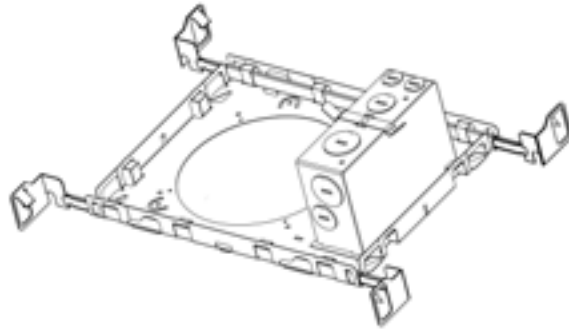

#### Dimensions/Dimensioni

Length: 10.38" (263.65 mm)

Width: 7.41" (188.21 mm)

Height: 3.47" (88.14 mm)

Cutout: 2.76" (70mm)