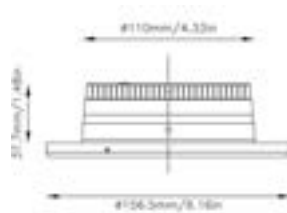

LUISELLA Ø 155

LED

AVAILABLE FOR EXTERIORS

This extremely functional and popular downlight is an excellent source of light for any area needing the right amount of homogenous light. Constructed in AISI316L Stainless Steel this light is solidly built and weather resistant making this the perfect choice for exterior and/or interior applications while still being able to add the sleek look needed for any stylish application.

LED	WATT 9	VOLTS 20-30V DC	Warm 3000 K	CRI 85%	WEIGHT 1.23 lb 0.56 kg	ETL Intertek	INOX AISI 316L	CE	III	F

IP67

PRODUCT CODE

Family	Name	Source	Optics	Finish	Electr. Specs.	Other
D 5	L U I 5 5	L 0 9 3 0	S A	S S	2 3	0 0 0 0

Published 07/19/2012

Cantalupi USA, Inc., 616 Druid Road, East • Clearwater, FL 33756 • Ph +17274622526 • Fx +17274622526 • www.cantalupiusa.com • info@cantalupiusa.com