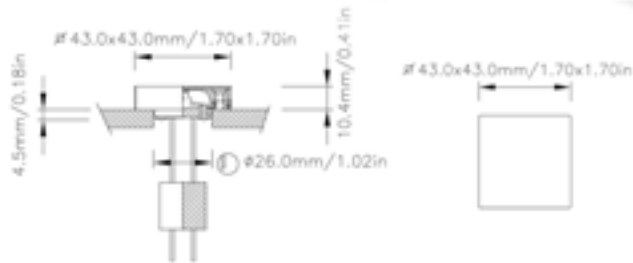

TORNADO

LED

This popular courtesy light designed for both interiors and exteriors in Stainless Steel provides the perfect amount warm and soft accent light. With its clean and rounded trim it can stylishly used for places like museums, theaters, walkways, stairs and trails along with decks and of course your yachts to accent the way through the area you desire. Minimum quantity orders please.

LED	WATT 3	VOLTS 10-30V DC	Warm 3150 K	CRI 80%	WEIGHT 0.2lb .08 kg		INOX AISI 316L			
IP65										

PRODUCT CODE

Family	Name	Source	Optics	Finish	Electr. Specs.	Other
Y 2	T O R N A	L 0 0 W A	W I	S S	1 3	0 0 0 0

Published 07/12/2012

Cantalupi USA, Inc., 616 Druid Road, East • Clearwater, FL 33756 - Ph +17274622526 • Fx +17274622526 •
www.cantalupiusa.com • info@cantalupiusa.com