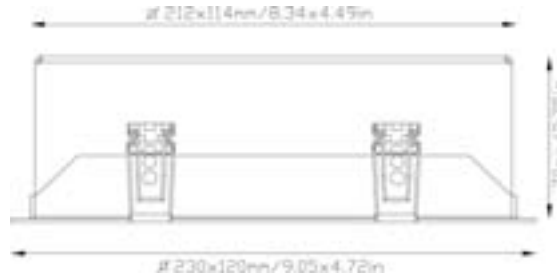

BARON OR D

LED

This beautiful square & orientable downlight will have you seeing double... literally. Both fixtures are allowed to move within a solidly constructed AISI316L Stainless Steel body and are a great source of diffused light for interiors needing just the right amount of luminosity all throughout. With two orientable fixtures you gain even more control in showcasing the most important pieces of your project. This light is suitably named the BARON for its stunning luxury and royal looks. Adding this or any of its two other brothers within this line to a project will heighten and complete the look and feel of any area.