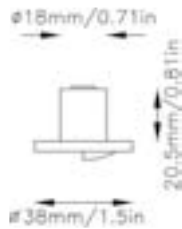

EYE Q

LED

AVAILABLE FOR EXTERIORS

One of a series of IP65 AISI 316L Stainless Steel courtesy lights designed to light the way through your various projects for your guests; both for interiors and exteriors. Large areas needing definition and direction, places like museums, theaters, walkways, stairs and trails along with decks and of course yachts benefit from this family of courtesy lights when placed strategically by our favorite designers. Minimum quantity orders please.

LED	WATT 0.5	VOLTS 10-30V DC	Warm 3000 K	CRI 85%	WEIGHT 0.09 lb 0.04 Kg		INOX AISI 316L			
IP65										

PRODUCT SPECIFICATION

Family	Name	Source	Optics	Finish	Electr. Specs.	Other
D 0	E Y E Q 0	L 0 0 W A	P L	S S	1 3	0 0 0 0

Published 06/25/2012

Cantalupi USA, Inc., 616 Druid Road, East • Clearwater, FL 33756 - Ph +17274622526 • Fx +17274622526 •
www.cantalupiusa.com • info@cantalupiusa.com