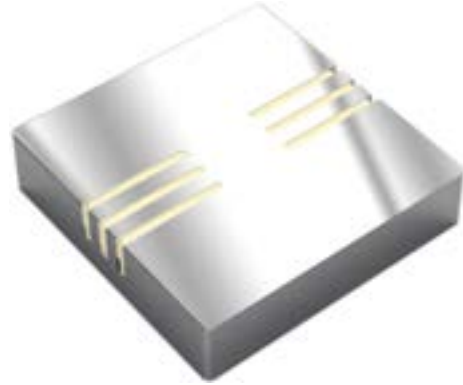

LOCRI M

LED

AVAILABLE FOR EXTERIORS

One of a series of IP65 AISI 316L Stainless Steel courtesy lights designed to stylishly direct light through the various cuts and guide your guests while adding a luxury highlight to your spaces. Large areas needing definition and direction, places like walkways, stairs and trails along with decks and of course yachts benefit from this family of courtesy lights when placed strategically by our favorite designers. These little jewels add a silver lining to all your projects.

LED	WATT 3	VOLTS 10-30V DC	Warm 3150 K	CRI 80%	WEIGHT 0.13 lb 0.06 kg		INOX AISI 316L			
IP65										

PRODUCT CODE

Family	Name	Source	Optics	Finish	Electr. Specs.	Other
Y 1	L O C R I	L 0 3 3 0	S A	S S	1 3	M 0 0 0

Published 08/02/2012

Cantalupi USA, Inc., 616 Druid Road, East • Clearwater, FL 33756 - Ph +17274622526 • Fx +17274622526 • www.cantalupiusa.com • info@cantalupiusa.com