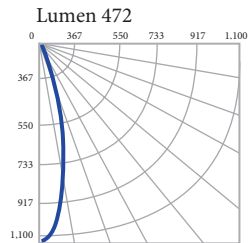

Dimensions/Dimensioni

PRODUCT SPECIFICATION

Family	Name	Source	Optics	Finish	Electr. Specs.	Other
D 0	L U N 8 5	L 0 9 3 0	C L	W S	0 2	0 0 0 0

Visit www.ZaniboniLighting.com to see the full Luna Series.

Cantalupi USA, Inc., 616 Druid Road, East • Clearwater, FL 33756 - Ph +17274622526 • Fx +17276839720 • www.cantalupiusa.com • info@cantalupiusa.com

The manufacturer reserves the right to change or modify the design, dimensions, and photometric information at any time without notice. Manufacturer accepts no liability for consequential damage which is occasioned to the user based on the data provided.