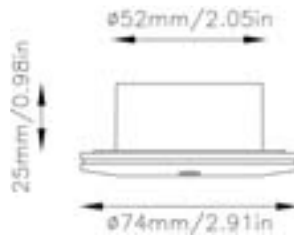

FALK V S

LED

AVAILABLE FOR EXTERIORS

One of a series of weatherproof courtesy lights designed with care and neat lines in AISI 316L Stainless Steel with an anti-glare light source. This sturdy yet sleek light is a perfect choice for decks, patios and any other wet locations. It is also a wonderful step light for any architectural projects such as theaters, airports and the like.

LED	WATT 3	VOLTS 10-30V DC	Warm 3000 K	CRI 85%	WEIGHT 0.26 lb 0.12 kg		INOX AISI 316L			
IP67										

PRODUCT CODE

Family	Name	Source	Optics	Finish	Electr. Specs.	Other
Y 1	F A L K V	L 0 3 3 0	S A	S S	1 3	0 0 0 0

Published 08/03/2012

Cantalupi USA, Inc., 616 Druid Road, East • Clearwater, FL 33756 - Ph +17274622526 • Fx +17274622526 • www.cantalupiusa.com • info@cantalupiusa.com