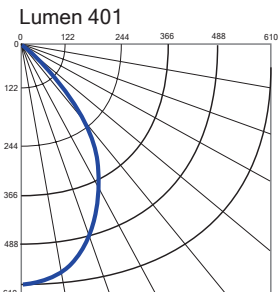

DIANA Ø 105

LED

AVAILABLE FOR EXTERIORS

This downlight is a great source of light for high luminosity areas such as bar entries, breakfast areas, restrooms, walk in closets and outside decks and overhangs. Constructed in AISI316L Stainless Steel this light is solidly built and suitable for exterior and interior applications while still able to add the sleek look needed for stylish application.

Downlight di robusta costruzione ad alta efficienza luminosa e dal design armonioso per applicazioni esterne. Per alimentazione 110/220V AC installare alimentatore 110-220V AC ~ 12/24 V DC.

LED	WATT 9	VOLTS 20-30V DC	Warm 3000 K	CRI 85%	WEIGHT 0.6 lb 0.3 kg	ETL Intertek	INOX AISI 316L	CE	III	F
IP65										

PRODUCT CODE

Family	Name	Source	Optics	Finish	Electr. Specs.	Other
D 4	D I A 0 5	L 0 9 3 0	S A	S S	2 3	0 0 0 0