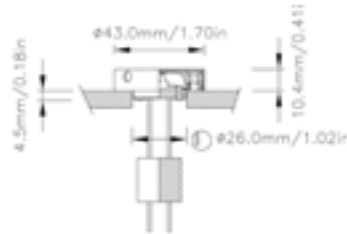

COMO M

LED

AVAILABLE FOR EXTERIORS

One of a series of IP65 AISI 316L Stainless Steel courtesy lights designed to stylishly direct light through the various cuts and guide your guests while adding a luxury highlight to your spaces. Large areas needing definition and direction, places like walkways, stairs and trails along with decks and of course yachts benefit from this family of courtesy lights when placed strategically by our favorite designers. These little jewels add a silver lining to all your projects.

LED	WATT 3	VOLTS 10-30V DC	Warm 3150 K	CRI 80%	WEIGHT 0.13 lb 0.06 kg		INOX AISI 316L			

IP65

PRODUCT SPECIFICATION

Family	Name	Source	Optics	Finish	Electr. Specs.	Other
Y 0	C O M I O 0	L 0 3 3 0	S A	S S	1 3	M 0 0 0

Published 08/02/2012

Cantalupi USA, Inc., 616 Druid Road, East • Clearwater, FL 33756 - Ph +17274622526 • Fx +17274622526 • www.cantalupiusa.com • info@cantalupiusa.com