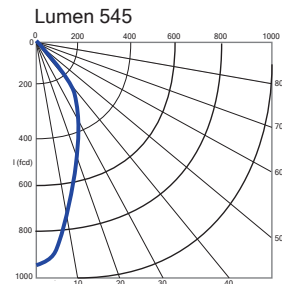

TORRE

LED

Another release from the new breed of higher luminosity, efficiency and modern design lighting from Cantalupi; the TORRE is an innovative interior downlight constructed in chrome plated brass with an orientable feature. It's sleek and sexy design coupled with an orientable beam angle at a high luminosity makes it an ideal light to showcase any important part of you project with utmost efficiency and style.

LED	WATT 13	VOLTS 10-30V DC	Warm 3000 K	CRI 85%	WEIGHT 1.21 lb 0.55 kg	ETL Listed Under File	INOX AISI 316L	CE	III	F
IP20										

PRODUCT CODE

Family	Name	Source	Optics	Finish	Electr. Specs.	Other
D 5	T O R R E	L 1 3 3 0	C L	C H	0 7	0 0 0 0