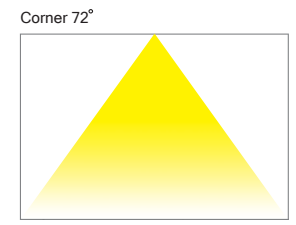

OCEAN

LED

AVAILABLE FOR EXTERIORS

This beautiful square downlight is a great source of light for high luminosity areas such as bar entries, breakfast areas, restrooms, walk in closets and outside decks and overhangs. Constructed in AISI316L Stainless Steel this light is solidly built and suitable for exterior and interior applications while still able to add the sleek look needed for stylish applications.

LED	WATT 9	VOLTS 10-30V DC	Warm 3000 K	CRI 85%	WEIGHT 0.60 lb 0.27 kg		INOX AISI 316L			
IP65										

PRODUCT CODE

Family	Name	Source	Optics	Finish	Electr. Specs.	Other
D 3	O C E A N	L 0 9 3 0	S A	S S	1 3	0 0 0 0

The manufacturer reserves the right to change or modify the design, dimensions, and photometric information at any time without notice. Manufacturer accepts no liability for consequential damage which is occasioned to the user based on the data provided.