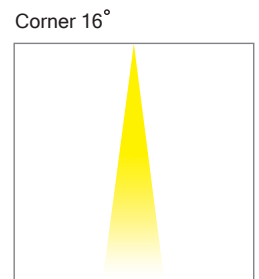

MICRO

LED
AVAILABLE FOR EXTERIORS

This modern design, mini spot light is a sleek & recessed way of adding the perfect “pop” to your project. Creating the perfect amount of directional light to add drama to your desired area. This fixture is constructed in a compact design in AISI316L Stainless Steel making it suitable for internal and external installations. This product is great for retail environments, art showcasing, vanities and bars.

LED	WATT 3	VOLTS 10-30V DC	Warm 3000 K	CRI 85%	WEIGHT 0.09 lb 0.04 kg	ETL Intertek	INOX AISI 316L	CE	III	F
IP65										

PRODUCT CODE

Family	Name	Source	Optics	Finish	Electr. Specs.	Other
D 0	M I C R O	L 0 3 3 0	P L	S S	1 3	0 0 0 0