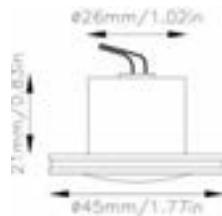

LEDA

LED

This popular courtesy light designed for both interiors and exteriors in Stainless Steel provides the perfect amount of accent light with a clean and smooth trim and can be used for places like museums, theaters, walkways, stairs and trails along with decks and of course your yachts to accent the way through the area you desire. Minimum quantity orders please.

LED	WATT 0.5	VOLTS 10-30V DC	Warm 3000 K	CRI 85%	WEIGHT 0.09 lb 0.04 Kg		INOX AISI 316L			

IP40

PRODUCT CODE

Family	Name	Source	Optics	Finish	Electr. Specs.	Other
Y 0	L E D A 0	L 0 0 3 0	S A	S S	2 3	0 0 0 0

Published 06/25/2012

Cantalupi USA, Inc., 616 Druid Road, East • Clearwater, FL 33756 - Ph +17274622526 • Fx +17274622526 • www.cantalupiusa.com • info@cantalupiusa.com