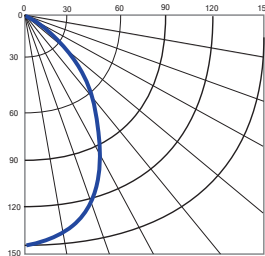

VIAREGGIO Q

LED

Famously named after the city where the Cantalupi brand was born; This compact & orientable downlight is a more edgy design than its brother the VIAREGGIO. Nonetheless it allows you to wash your project with the perfect amount of light to showcase the surroundings at hand. Suitable for interior applications, constructed in a chrome plated brass body and a sanded glass lens it is a gorgeous fixture to showcase your vision and add a bit more edginess to your ceiling decor.

Lumen 426

LED	WATT 9	VOLTS 10-30V DC	Warm 3000 K	CRI 85%	WEIGHT 0.81 lb 0.37 kg	ETL Intertek	INOX AISI 316L	CE	III	F
IP20										

PRODUCT CODE

Family	Name	Source	Optics	Finish	Electr. Specs.	Other
D 4	V I A R Q	L 0 9 3 0	S A	C H	1 3	0 0 0 0