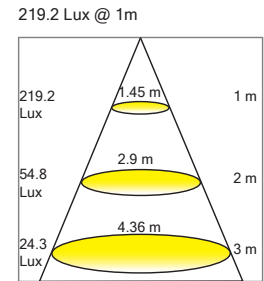

OCEAN

LED

AVAILABLE FOR EXTERIORS

This beautiful square downlight is a great source of light for high luminosity areas such as bar entries, breakfast areas, restrooms, walk in closets and outside decks and overhangs. Constructed in AISI316L Stainless Steel this light is solidly built and suitable for exterior and interior applications while still able to add the sleek look needed for stylish applications.

LED	WATT 9	VOLTS 10-30V DC	Warm 3000 K	CRI 85%	WEIGHT 0.60 lb 0.27 kg		INOX AISI 316L			
IP65										

PRODUCT CODE

Family	Name	Source	Optics	Finish	Electr. Specs.	Other
D 3	O C E A N	L 0 9 3 0	S A	S S	1 3	0 0 0 0

The manufacturer reserves the right to change or modify the design, dimensions, and photometric information at any time without notice. Manufacturer accepts no liability for consequential damage which is occasioned to the user based on the data provided.