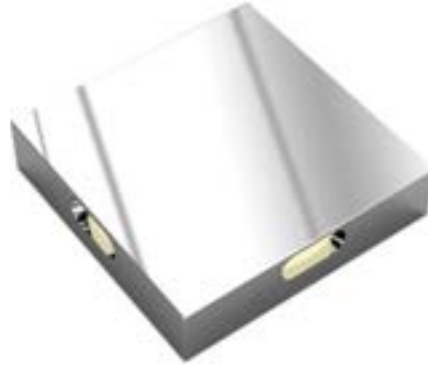

LODI M

LED

AVAILABLE FOR EXTERIORS

One of a series of IP65 AISI 316L Stainless Steel courtesy lights designed to stylishly direct light through the various cuts and guide your guests while adding a luxury highlight to your spaces. Large areas needing definition and direction, places like walkways, stairs and trails along with decks and of course yachts benefit from this family of courtesy lights when placed strategically by our favorite designers. These little jewels add a silver lining to all your projects.

LED	WATT 3	VOLTS 10-30V DC	Warm 3150 K	CRI 80%	WEIGHT 0.2 lb 80 gr		INOX AISI 316L			
IP65										

PRODUCT SPECIFICATION

Family	Name	Source	Optics	Finish	Electr. Specs.	Other
Y 1	L O D I M	L 0 3 3 0	S A	S S	1 3	M 0 0 0

Published 08/02/2012

Cantalupi USA, Inc., 616 Druid Road, East • Clearwater, FL 33756 • Ph +17274622526 • Fx +17274622526 • www.cantalupiusa.com • info@cantalupiusa.com