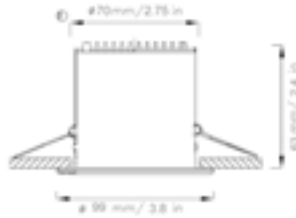

FLASH

LED

AVAILABLE FOR EXTERIORS

One of our most popular lights chosen specifically to illuminate the most high end surroundings. This clean and beautiful light provides the highest amount of luminosity shining from its sleek recessed body constructed in AISI316L Stainless Steel. It is one of our most popular and versatile lights perfect for any area of your project needing a beautiful fixture able to produce a high amount of Lux both in interior and exterior applications such as decks, lobbies, bathrooms, retail and hotel applications.

LED	WATT 6	VOLTS 10-30V DC	Warm 3000 K	CRI 85%	WEIGHT 0.70 lb 0.32 kg	ETL Intertek	INOX AISI 316L	CE	III	F
IP65										

PRODUCT CODE

Family	Name	Source	Optics	Finish	Electr. Specs.	Other
D 3	FLASH	L 0 6 3 0	C L	S S	7 0	0 0 6 5