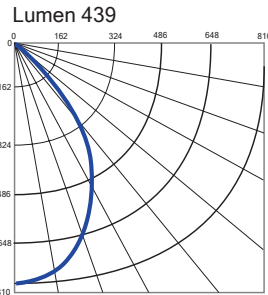

GAT Q

LED

The edgy brother of the GAT; this light is an innovative interior downlight recessed farther in than its sleek square trim able to both maximize its level of performance while still balancing its antiglare control. Producing one of the highest Lux in our lines while still maintaining the Cantalupi Italian high end look and feel. This light is constructed with a chrome plated brass body and a clear glass lense giving it a bright and gorgeous look to add high luminosity to your project. Perfect for high end residential, commercial and architectural applications.

LED	WATT 17	Warm 3000 K	CRI 85%	WEIGHT 1.98 lb 0.90 kg	ETL Intertek	INOX AISI 316L	CE	III	F	IP40

PRODUCT CODE

Family	Name	Source	Optics	Finish	Electr. Specs.	Other
D 3	G A T Q 0	L 1 7 3 0	C L	C H	0 9	0 0 0 0