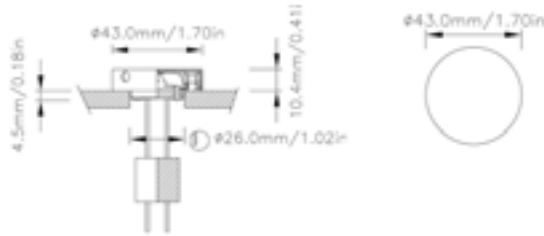

CARPI M

LED

AVAILABLE FOR EXTERIORS

One of a series of IP65 AISI 316L Stainless Steel courtesy lights designed to stylishly direct light through the various cuts and guide your guests while adding a luxury highlight to your spaces. Large areas needing definition and direction, places like walkways, stairs and trails along with decks and of course yachts benefit from this family of courtesy lights when placed strategically by our favorite designers. These little jewels add a silver lining to all your projects.

LED	WATT 3	VOLTS 10-30V DC	Warm 3000 K	CRI 85%	WEIGHT 0.09lb 0.04 Kg		INOX AISI 316L			
IP65										

PRODUCT CODE

Family	Name	Source	Optics	Finish	Electr. Specs.	Other
Y 0	C A R P I	L 0 3 3 0	S A	S S	1 3	M 0 0 0

Published 08/02/2012

Cantalupi USA, Inc., 616 Druid Road, East • Clearwater, FL 33756 - Ph +17274622526 • Fx +17274622526 • www.cantalupiusa.com • info@cantalupiusa.com