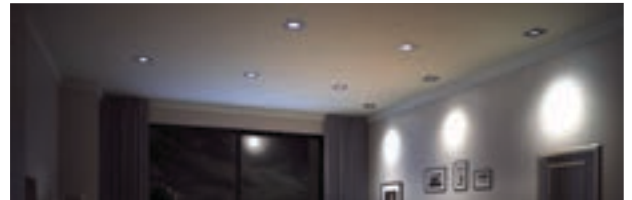

VIAREGGIO Q

LED

Famously named after the city where the Cantalupi brand was born; This compact & orientable downlight is a more edgy design than its brother the VIAREGGIO. Nonetheless it allows you to wash your project with the perfect amount of light to showcase the surroundings at hand. Suitable for interior applications, constructed in a chrome plated brass body and a sanded glass lens it is a gorgeous fixture to showcase your vision and add a bit more edginess to your ceiling decor.