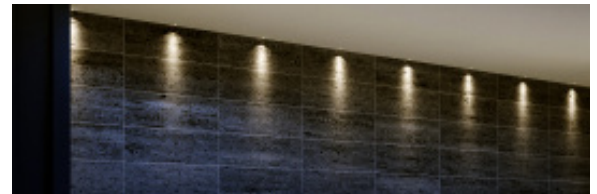

ODEON

LED

This modern design, mini spot light is a sleek & recessed way of adding the perfect “pop” to your project. Creating the perfect amount of directional light to add drama to your desired area. This fixture is constructed in a compact design in AISI316L Stainless Steel making it suitable for internal and external installations. This product is great for retail environments, art showcasing, vanities and bars.

LED	WATT 3	VOLTS 10-30V DC	Warm 3000 K	CRI 85%	WEIGHT 0.09 lb 0.04 kg	ETL Intertek	INOX AISI 316L	CE	III	F
IP55										

PRODUCT CODE

Family	Name	Source	Optics	Finish	Electr. Specs.	Other
D 0	O D E O N	L 0 3 3 0	P L	S S	1 3	0 0 0 0

Cantalupi USA, Inc., 616 Druid Road, East • Clearwater, FL 33756 - Ph +17274622526 • Fx +17274622526 •
www.cantalupiusa.com • info@cantalupiusa.com