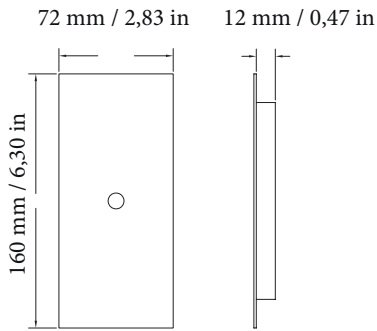

MOSCA

LED

Mixing areas of expertise to create an amazing product is a long standing ritual in Italy. The OSLO and the MOSCA are the example of such collaborations. With the perfect LED technology to create the soft amount of light your eye needs to read without blinding turned on by a simple tap on its head, with an exquisitely constructed brass body finished the Cantalupi quality metals and their necks covered in hand stitched leathers from the same source as some of our great Italian designers the OSLO and the MOSCA are the most luxurious reading lights available. Already used in some of the most luxury hotels and locations these are one of a kind models and we are happy to share them with you.

A6-MPLAT-00000-00-CH-00-7216