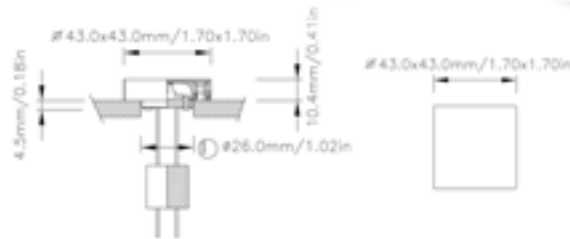

LECCE M

LED

AVAILABLE FOR EXTERIORS

One of a series of IP65 AISI 316L Stainless Steel courtesy lights designed to stylishly direct light through the various cuts and guide your guests while adding a luxury highlight to your spaces. Large areas needing definition and direction, places like walkways, stairs and trails along with decks and of course yachts benefit from this family of courtesy lights when placed strategically by our favorite designers. These little jewels add a silver lining to all your projects.

LED	WATT 3	VOLTS 10-30V DC	Warm 3000 K	CRI 85%	WEIGHT 0.08 lb 0.04 Kg		INOX AISI 316L			
IP65										

PRODUCT SPECIFICATION

Family	Name	Source	Optics	Finish	Electr. Specs.	Other
Y 1	L E C C E	L 0 3 3 0	S A	S S	1 3	M 0 0 0

Published 08/02/2012

Cantalupi USA, Inc., 616 Druid Road, East • Clearwater, FL 33756 - Ph +17274622526 • Fx +17274622526 • www.cantalupiusa.com • info@cantalupiusa.com