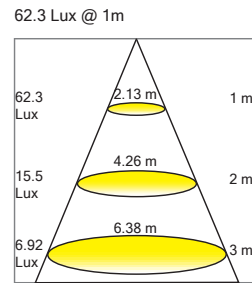

POINT

LED

This smooth, clean, compact downlight is a great source of diffused lighting. With its wide beam angle it is able to fill your project with the right amount of illumination needed. Suitable for interiors in areas such as living rooms, entries, corridors and lobbies.

LED	WATT 6	VOLTS 10-30V DC	Warm 3000 K	CRI 85%	WEIGHT 0.35 lb 0.16 kg	ETL Intertek	INOX AISI 316L	CE	III	F
IP40										

PRODUCT CODE

Family	Name	Source	Optics	Finish	Electr. Specs.	Other
D 0	P O I N T	L 0 6 3 0	S A	S S	1 3	0 0 0 0