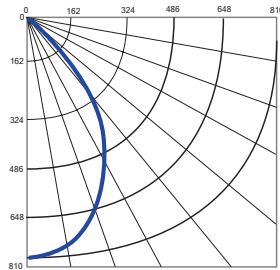

REX

LED

Another release from the new breed of higher luminosity, efficiency and modern design lighting from Cantalupi; the REX is an innovative interior down-light constructed to be flush mounted inside ceiling panels with an adjustable lighting core so as to obtain variable angles of the luminous flux. This light is constructed with an aluminum body, an adjustable telescopic light unit and a sanded glass lense giving it a bright and gorgeous look to add high luminosity to your project as its light source sits farther incased shining down from within the ceiling giving your area a gorgeous and innovative lighting effect.

Lumen 439

LED	WATT 17	VOLTS 20-30V DC	Warm 3000 K	CRI 85%	WEIGHT 2.54 lb 1.15 kg	ETL Intertek	INOX AISI 316L	CE	III	F
IP40										

PRODUCT CODE

Family	Name	Source	Optics	Finish	Electr. Specs.	Other
D 4	R E X 0 0	L 1 7 3 0	C L	C H	0 9	0 0 0 0

Cantalupi USA, Inc., 616 Druid Road, East • Clearwater, FL 33756 - Ph +17274622526 • Fx +17274622526 • www.cantalupiusa.com • info@cantalupiusa.com