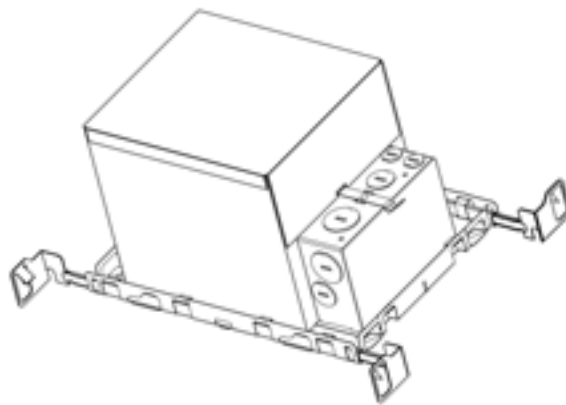

### Dimensions/Dimensioni

Length: 10.38" (263.65 mm)

Width: 7.41" (188.21 mm)

Height: 6.07" (88.14 mm)

Cutout: 4.09" (104mm)