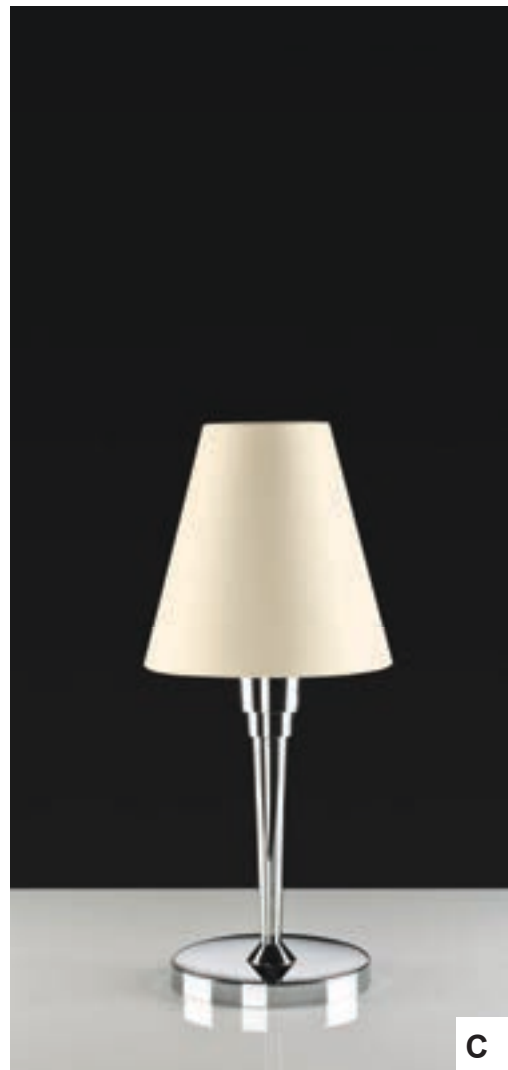

C

PRODUCTS CODE

A MIRÒ - B BLACK

Family	Name	Source	Optics	Finish	Electr. Specs.	Other
W 0	I T A L I	I 4 0 1 2	B N	C H	1 1	2 E 0 0

B MIRÒ - B SATIN

Family	Name	Source	Optics	Finish	Electr. Specs.	Other
W 0	I T A L I	I 4 0 1 2	B N	C H	1 1	2 E 0 0

C MIRÒ - B CHROME

Family	Name	Source	Optics	Finish	Electr. Specs.	Other
W 0	I T A L I	I 4 0 1 2	B N	C H	1 1	2 E 0 0

Warm E 27	WATT 40Max	WEIGHT 3,41lbs 1,55 Kg				IP20

*al momento della stampa di questo catalogo il prodotto era ancora sotto processo di certificazione.
*at the time of printing this catalog, the product was still in the certification process.