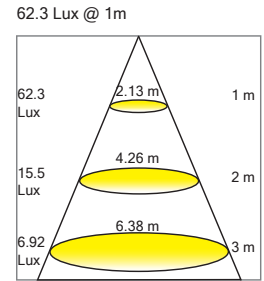

POINT Q

LED

This smooth, clean, compact downlight is a great source of diffused lighting. With its wide beam angle it is able to fill your project with the right amount of illumination needed. Suitable for interiors in areas such as living rooms, entries, corridors and lobbies.

LED	WATT 6	VOLTS 10-30V DC	Warm 3000 K	CRI 85%	WEIGHT 0.24 lb 0.11 kg	ETL Listed Marking	INOX AISI 316L	CE	III	F
IP40										

PRODUCT CODE

Family	Name	Source	Optics	Finish	Electr. Specs.	Other
D 0	P O I N Q	L 0 6 3 0	S A	S S	1 3	0 0 0 0