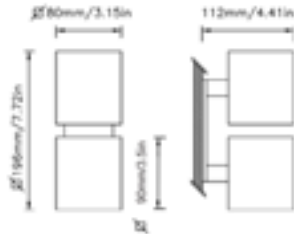

LIKE D

LED

AVAILABLE FOR EXTERIORS

This gorgeous wall light is a perfect source of light with its perfectly constructed AISI316L Stainless Steel body. It is IP67 and can be used both in interiors and of course exteriors. It is perfect for outside restaurant seating areas, decks, outside hotel, bars, clubs etc. This is a source of luxury workmanship you cannot find anywhere but in Italy where there is passion for style unsurpassed by anyone else in the world. Become part of the club with the LIKE D & the rest of its family.