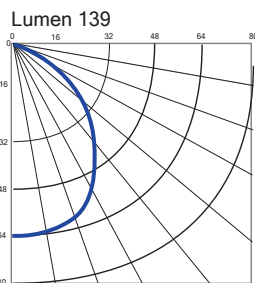

POINT

LED

This smooth, clean, compact downlight is a great source of diffused lighting. With its wide beam angle it is able to fill your project with the right amount of illumination needed. Suitable for interiors in areas such as living rooms, entries, corridors and lobbies.

LED	WATT 6	VOLTS 10-30V DC	Warm 3000 K	CRI 85%	WEIGHT 0.35 lb 0.16 kg	ETL Intertek	INOX AISI 316L	CE	III	F
IP40										

PRODUCT CODE

Family	Name	Source	Optics	Finish	Electr. Specs.	Other
D 0	P O I N T	L 0 6 3 0	S A	S S	1 3	0 0 0 0