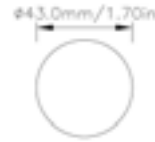

COMO M

LED

AVAILABLE FOR EXTERIORS

One of a series of IP65 AISI 316L Stainless Steel courtesy lights designed to stylishly direct light through the various cuts and guide your guests while adding a luxury highlight to your spaces. Large areas needing definition and direction, places like walkways, stairs and trails along with decks and of course yachts benefit from this family of courtesy lights when placed strategically by our favorite designers. These little jewels add a silver lining to all your projects.

LED	WATT 3	VOLTS 10-30V DC	Warm 3150 K	CRI 80%	WEIGHT 0.13 lb 0.06 kg		INOX AISI 316L			

IP65

PRODUCT SPECIFICATION

Family	Name	Source	Optics	Finish	Electr. Specs.	Other
Y 0	C O M I O 0	L 0 3 3 0	S A	S S	1 3	M 0 0 0

Published 08/02/2012

Cantalupi USA, Inc., 616 Druid Road, East • Clearwater, FL 33756 - Ph +17274622526 • Fx +17274622526 • www.cantalupiusa.com • info@cantalupiusa.com