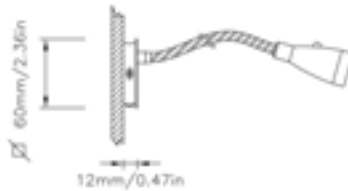

Massima estensione/Max extension: 260mm/10.24in

LED	WATT 2.5	VOLTS 10-30V DC	Cool 6000 K	CRI 80%	WEIGHT 0.55 lbs 0.25 kg					IP20

PRODUCT CODE

Family	Name	Source	Optics	Finish	Electr. Specs.	Other
R 0	G A L A T	L 0 2 N A	0 0	C H	1 3	0 0 0 0

Published 08/02/2012

Cantalupi USA, Inc., 616 Druid Road, East • Clearwater, FL 33756 - Ph +17274622526 • Fx +17274622526 •
www.cantalupiusa.com • info@cantalupiusa.com