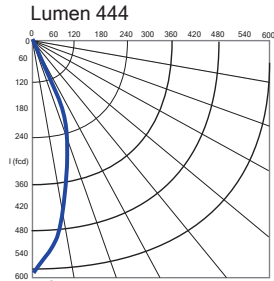

BOB

LED

Downlight suitable for internal environments for direct lighting.
For installation in 110/220V AC circuit, use 110-220V AC ~ 12/24 V DC power supply available for purchase.

LED	WATT 9	Warm 3000 K	CRI 85%	WEIGHT 0.65 lb 0.25 kg	ETL Intertek	INOX AISI 316L	CE	III	F	IP40

PRODUCT CODE

Family	Name	Source	Optics	Finish	Electr. Specs.	Other
D 3	B 0 B 0 0	L 0 9 3 0	S A	S S	0 9	0 0 0 0