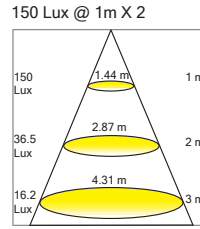

LED	WATT 12X2	VOLTS 10-30V DC	Warm 3150 K	WEIGHT 4.50 lbs 0.2 Kg	ETL Intertek	INOX AISI 316L	CE	III	F	IP67

PRODUCT CODE

Family	Name	Source	Optics	Finish	Electr. Specs.	Other
W 1	A U R I D	L 2 4 W A	0 0	S S	1 3	0 0 6 7

Cantalupi USA, Inc., 616 Druid Road, East • Clearwater, FL 33756 - Ph +17274622526 • Fx +17274622526 •
www.cantalupiusa.com • info@cantalupiusa.com