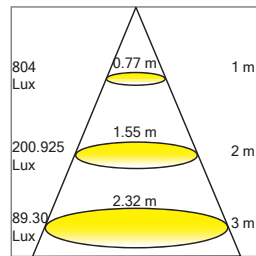

REX

LED

Another release from the new breed of higher luminosity, efficiency and modern design lighting from Cantalupi; the REX is an innovative interior down-light constructed to be flush mounted inside ceiling panels with an adjustable lighting core so as to obtain variable angles of the luminous flux. This light is constructed with an aluminum body, an adjustable telescopic light unit and a sanded glass lense giving it a bright and gorgeous look to add high luminosity to your project as its light source sits farther incased shining down from within the ceiling giving your area a gorgeous and innovative lighting effect.

804 Lux @ 1m

LED	WATT 17	VOLTS 20-30V DC	Warm 3000 K	CRI 85%	WEIGHT 2.54 lb 1.15 kg	ETL Intertek	INOX AISI 316L	CE	III	F
IP40										

PRODUCT CODE

Family	Name	Source	Optics	Finish	Electr. Specs.	Other
D 4	R E X 0 0	L 1 7 3 0	C L	C H	0 9	0 0 0 0

Cantalupi USA, Inc., 616 Druid Road, East • Clearwater, FL 33756 - Ph +17274622526 • Fx +17274622526 • www.cantalupiusa.com • info@cantalupiusa.com