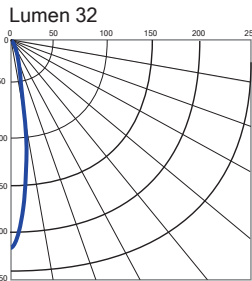

MACRO

LED

AVAILABLE FOR EXTERIORS

This modern design, mini spot light is a sleek & recessed way of adding the perfect “pop” to your project. Creating the perfect amount of directional light to add drama to your desired area. This fixture is constructed in a compact design in AISI316L Stainless Steel making it suitable for internal and external installations. This product is great for retail environments, art showcasing, vanities and bars.

LED	WATT 3	VOLTS 10-30V DC	Warm 3000 K	CRI 85%	WEIGHT 0.09 lb 0.04 kg	ETL Intertek	INOX AISI 316L	CE	III	F
IP65										

PRODUCT CODE

Family	Name	Source	Optics	Finish	Electr. Specs.	Other
D 0	M A C R O	L 0 3 3 0	S A	S S	1 3	0 0 0 0