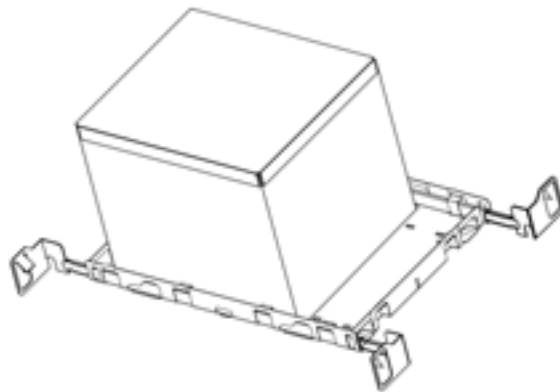

PRODUCT SPECIFICATION

Family	Name	Source	Optics	Finish	Electr. Specs.	Other
A 7	P L S T R	D 4 0 I C	0 0	0 0	1 1	7 0 0 0

The manufacturer reserves the right to change or modify the design, dimensions, and photometric information at any time without notice. Manufacturer accepts no liability for consequential damage which is occasioned to the user based on the data provided.