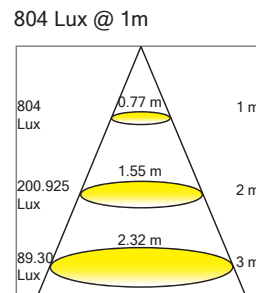

GAT

LED

One of the first releases from the new breed of higher luminosity, efficiency and modern design lighting from Cantalupi; the GAT is an innovative interior downlight recessed farther in than its sleek trim able to both maximize its level of performance while still balancing its antiglare control. Producing one of the highest Lux in our lines while still maintaining the Cantalupi Italian high end look and feel. This light is constructed with a chrome plated brass body and a clear glass lense giving it a bright and gorgeous look to add high luminosity to your project. Perfect for high end residential, commercial and architectural applications.

LED	WATT 13	Warm 3000 K	CRI 85%	WEIGHT 1.87 lb 0.85 kg	ETL Intertek	INOX AISI 316L	CE	III	F	IP40

PRODUCT CODE

Family	Name	Source	Optics	Finish	Electr. Specs.	Other
D 3	G A T 0 0	L 1 3 3 0	C L	C H	0 9	0 0 0 0

Cantalupi USA, Inc., 616 Druid Road, East • Clearwater, FL 33756 - Ph +17274622526 • Fx +17274622526 •
www.cantalupiusa.com • info@cantalupiusa.com