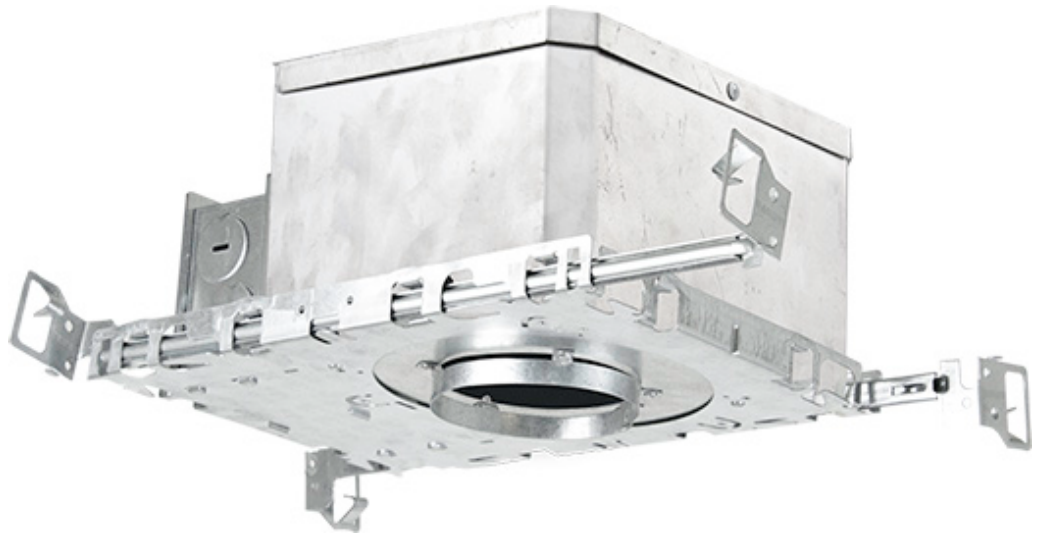

HOUSING

IC/AIR TIGHT

Plaster frame specifically designed by Cantalupi USA to allow for installation of our lights where a can is required by code or requested by the designer.

IC (Insulation Contact)
Class I (Line Voltage) - Includes attached junction box

Dimensions/Dimensioni

Length: 10.38" (263.65 mm)

Width: 7.41" (188.21 mm)

Height: 6.07" (88.14 mm)

Cutout: 4.09" (104mm)