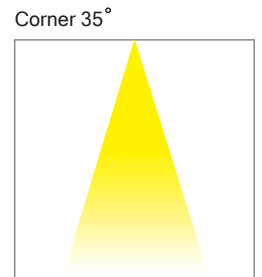

CRATER H

LED

AVAILABLE FOR INTERIORS

One of the most popular lights in the NYC loft market the CRATER T comes from the new breed of higher luminosity, efficiency and modern design lighting from Cantalupi. This recessed down light is able to deliver some of the highest Lux in the luxury lighting market while still maintaining the Cantalupi Italian high end look and feel. Constructed in AISI316L Stainless Steel this fixture provides perfect directional lighting and is available for instal in both internal and external applications.

LED	WATT 17	Warm 3000 K	CRI 85%	WEIGHT 1.40 lb 0.65 kg	ETL Intertek	INOX AISI 316L	CE	III	F	IP65

PRODUCT CODE

Family	Name	Source	Optics	Finish	Electr. Specs.	Other
D 1	C R A T E R	L 1 7 3 0	3 5	S S	0 9	0 0 0 0

Cantalupi USA, Inc., 616 Druid Road, East • Clearwater, FL 33756 - Ph +17274622526 • Fx +17274622526 •
www.cantalupiusa.com • info@cantalupiusa.com