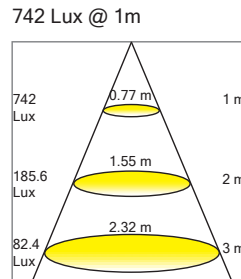

TORRE Q

LED

Another release from the new breed of higher luminosity, efficiency and modern design lighting from Cantalupi; the TORRE Q is an innovative interior downlight constructed in chrome plated brass with an orientable feature. It's edgy and modern design coupled with an orientable beam angle at a high luminosity makes it an ideal light to showcase any important part of you project with utmost efficiency and style.

LED	WATT 13	Warm 3000 K	CRI 85%	WEIGHT 1.32 lb 0.60 kg	ETL Innovative	INOX AISI 316L	CE	III	F	IP20
IP										

PRODUCT CODE

Family	Name	Source	Optics	Finish	Electr. Specs.	Other
D 5	T O R R E Q	L 1 3 3 0	C L	C H	0 7	0 0 0 0