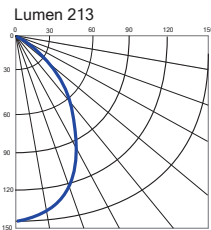

LED	WATT 12	VOLTS 10-30V DC	Warm 3150 K	WEIGHT 2.20 lbs 1 Kg	ETL Intertek	INOX AISI 316L	CE	III	F	IP67

PRODUCT CODE

Family	Name	Source	Optics	Finish	Electr. Specs.	Other
W 1	L I K E 0	L 1 2 W A	0 0	S S	1 3	0 0 6 7