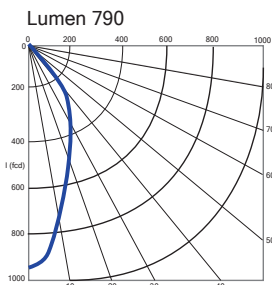

CRATER H

LED

AVAILABLE FOR INTERIORS

One of the most popular lights in the NYC loft market the CRATER T comes from the new breed of higher luminosity, efficiency and modern design lighting from Cantalupi. This recessed down light is able to deliver some of the highest Lux in the luxury lighting market while still maintaining the Cantalupi Italian high end look and feel. Constructed in AISI316L Stainless Steel this fixture provides perfect directional lighting and is available for instal in both internal and external applications.

LED	WATT 17	Warm 3000 K	CRI 85%	WEIGHT 1.40 lb 0.65 kg	ETL Intertek	INOX AISI 316L	CE	III	F	IP65

PRODUCT CODE

Family	Name	Source	Optics	Finish	Electr. Specs.	Other
D 1	C R A T E R	L 1 7 3 0	3 5	S S	0 9	0 0 0 0

Cantalupi USA, Inc., 616 Druid Road, East • Clearwater, FL 33756 - Ph +17274622526 • Fx +17274622526 •
www.cantalupiusa.com • info@cantalupiusa.com