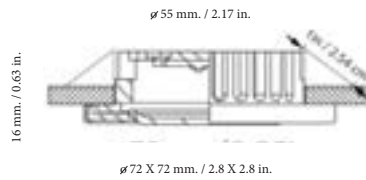

POINT Q

LED

This smooth, clean, compact downlight is a great source of diffused lighting. With its wide beam angle it is able to fill your project with the right amount of illumination needed. Suitable for interiors in areas such as living rooms, entries, corridors and lobbies.

LED	WATT 6	VOLTS 10-30V DC	Warm 3000 K	CRI 85%	WEIGHT 0.24 lb 0.11 kg	ETL Listed Marking	INOX AISI 316L	CE	III	F
IP40										

PRODUCT CODE

Family	Name	Source	Optics	Finish	Electr. Specs.	Other
D 0	P O I N Q	L 0 6 3 0	S A	S S	1 3	0 0 0 0