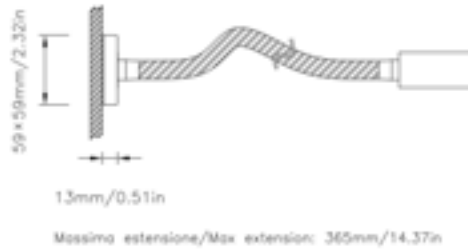

LED	WATT 2.5	VOLTS 10-30V DC	Natural 3800 K	CRI 80%	WEIGHT 1.43 lbs 650 gr	ETL Intertek	CE	III	F	IP20

PRODUCT CODE

Family	Name	Source	Optics	Finish	Electr. Specs.	Other
R 1	M O S C A	L 0 2 N A	B K	C H	1 3	0 0 0 0