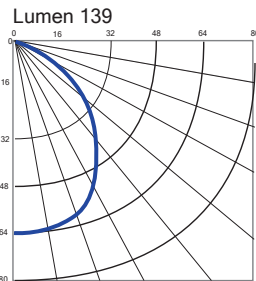

POINT Q

LED

This smooth, clean, compact downlight is a great source of diffused lighting. With its wide beam angle it is able to fill your project with the right amount of illumination needed. Suitable for interiors in areas such as living rooms, entries, corridors and lobbies.

LED	WATT 6	VOLTS 10-30V DC	Warm 3000 K	CRI 85%	WEIGHT 0.24 lb 0.11 kg	ETL Listed Marking	INOX AISI 316L	CE	III	F
IP40										

PRODUCT CODE

Family	Name	Source	Optics	Finish	Electr. Specs.	Other
D 0	P O I N Q	L 0 6 3 0	S A	S S	1 3	0 0 0 0