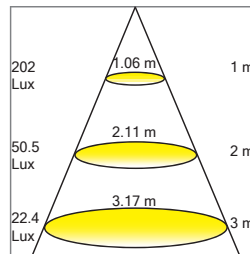

DIANA Ø 85

LED

AVAILABLE FOR EXTERIORS

This compact downlight is a great source of light for high luminosity areas such as bar entries, breakfast areas, restrooms, walk in closets and outside decks and overhangs. Constructed in AISI316L Stainless Steel this light is solidly built and suitable for exterior and interior applications while still able to add the sleek look needed for stylish application.

Lumen 179

202 Lux @ 1m

Corner 49°

LED	WATT 6	VOLTS 10-30V DC	Warm 3000 K	CRI 85%	WEIGHT 0.35 lb 0.16 kg	ETL Intertek	INOX AISI 316L	CE	III	F
IP65										

PRODUCT CODE

Family	Name	Source	Optics	Finish	Electr. Specs.	Other
D 3	D I A 8 5	L 0 6 3 0	S A	S S	1 3	0 0 0 0