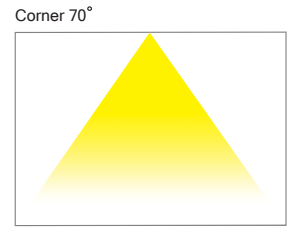

LED	WATT 12X2	VOLTS 10-30V DC	Warm 3150 K	WEIGHT 4.50 lbs 0.2 Kg	ETL Intertek	INOX AISI 316L	CE	III	F	IP67

PRODUCT CODE

Family	Name	Source	Optics	Finish	Electr. Specs.	Other
W 1	L I K E D	L 2 4 W A	0 0	S S	1 3	0 0 6 7