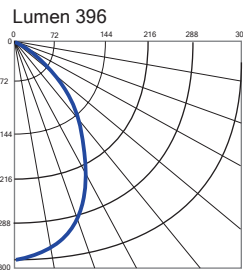

GAVI

LED

Another release from the new breed of higher luminosity, efficiency and modern design lighting from Cantalupi; the GAVI and the rest of its gyroscopic family is an innovative interior down-light constructed with a chrome plated aluminum eyeball enclosed in its own square case. It's trim-less and modern design coupled with its high luminosity beam angle makes it not only the perfect light source for your luxury projects but actually adds itself to the design because of its looks. Suitable for any dry locations.

LED	WATT 9	VOLTS 10-30V DC	Warm 3000 K	CRI 85%	WEIGHT 0.93 lb 0.42 kg				
IP20									

PRODUCT CODE

Family	Name	Source	Optics	Finish	Electr. Specs.	Other
D 1	G A V I 0	L 0 9 3 0	S A	C H	1 3	0 0 0 0

Published 07/11/2012

Cantalupi USA, Inc., 616 Druid Road, East • Clearwater, FL 33756 • Ph +17274622526 • Fx +17274622526 •
www.cantalupiusa.com • info@cantalupiusa.com