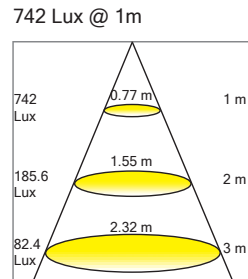

TORRE

LED

Another release from the new breed of higher luminosity, efficiency and modern design lighting from Cantalupi; the TORRE is an innovative interior downlight constructed in chrome plated brass with an orientable feature. It's sleek and sexy design coupled with an orientable beam angle at a high luminosity makes it an ideal light to showcase any important part of you project with utmost efficiency and style.

LED	WATT 13	VOLTS 10-30V DC	Warm 3000 K	CRI 85%	WEIGHT 1.21 lb 0.55 kg	ETL Listed Under File	INOX AISI 316L	CE	III	F
IP20										

PRODUCT CODE

Family	Name	Source	Optics	Finish	Electr. Specs.	Other
D 5	T O R R E	L 1 3 3 0	C L	C H	0 7	0 0 0 0