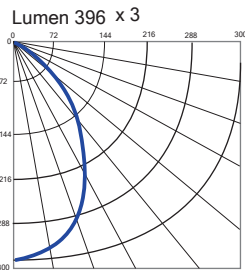

GAVI T

LED

Another release from the new breed of higher luminosity, efficiency and modern design lighting from Cantalupi; the GAVI T and the rest of its gyroscopic family is an innovative interior down-light constructed with three chrome plated aluminum eyeballs enclosed in their own square case. It's trim-less and modern design coupled with its high luminosity beam angles makes it not only the perfect light source for your luxury projects but actually adds itself to the design because of its looks. Suitable for any dry locations.

LED	WATT 27	VOLTS 10-30V DC	Warm 3000 K	CRI 85%	WEIGHT 2.78 lb 1.26 kg	ETL Intermark	INOX AISI 316L	CE	III	F
IP20										

PRODUCT CODE

Family	Name	Source	Optics	Finish	Electr. Specs.	Other
D 2	G A V I T	L 2 7 3 0	S A	C H	1 3	0 0 0 0

Published 06/22/2012

Cantalupi USA, Inc., 616 Druid Road, East • Clearwater, FL 33756 • Ph +17274622526 • Fx +17274622526 •
www.cantalupiusa.com • info@cantalupiusa.com